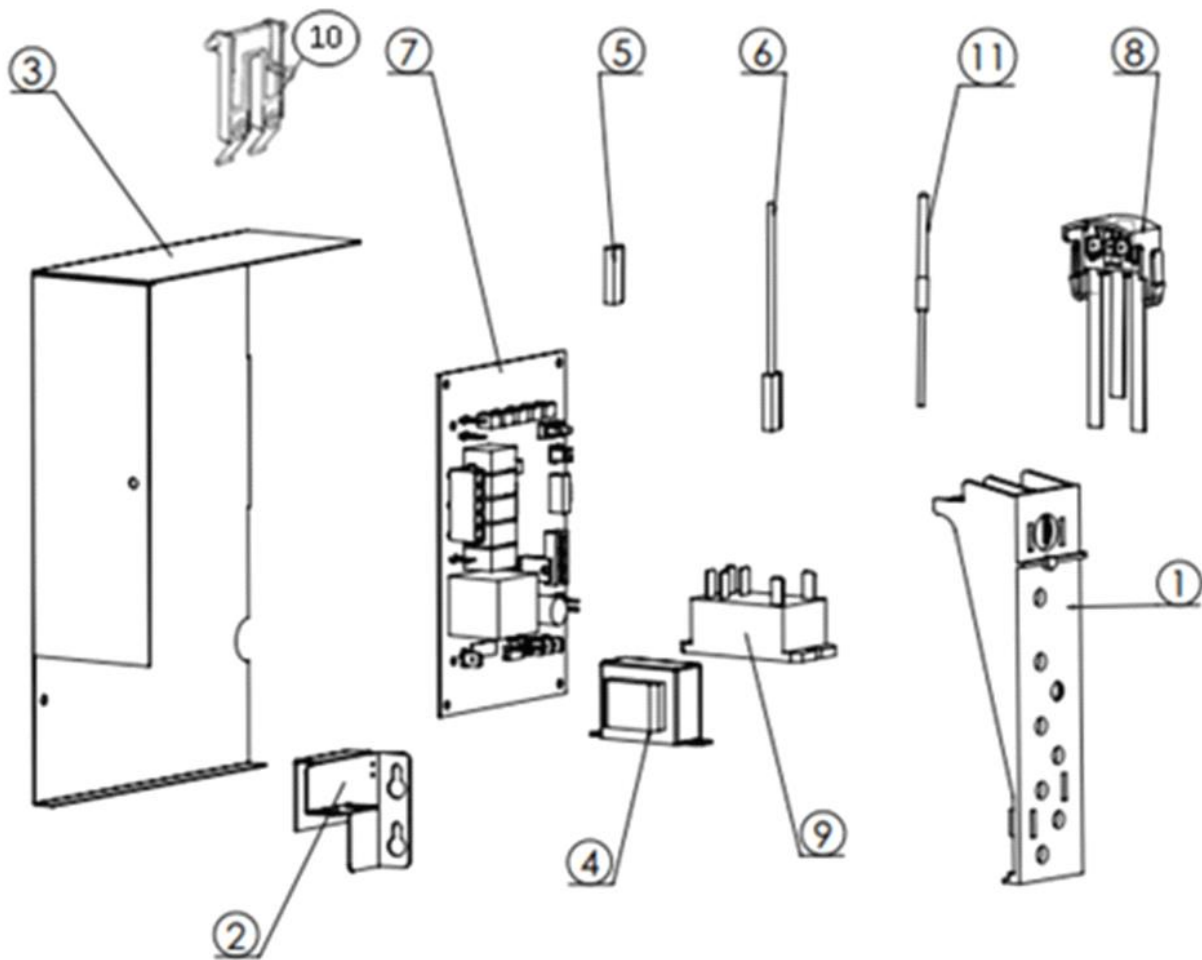

Pos	Code	Description
0001	SCSC 91000017-10	FRONT PANEL
0002	SCSC 11000088-00	RIGHT SIDE PANEL
0003	SCSC 98020201-02	MONITORING PANEL LABEL
0004	SCSC 80000011	AIR FLOW PROTECTION
0005	SCSC 41000038-01	GRILL PLASTIC
0006	SCSC 11000089	TOP PANEL
0007	SCSC 11000087	WATER DRIP PROTECTION
0008	SCSC 80000019	AIR FILTER
0009	SCSC 11000111-00	LEFT SIDE PANEL

Pos	Code	Description
0001	SCSC 93000056-10	EVAPORATOR - DICE
0001	SCSC 93000056-11	EVAPORATOR - HALFDICE
0001	SCSC 93000056-12	EVAPORATOR - LARGE
0002	SCSC 81000158-00	TXV
0003	SCCM 19300357	DRIER
0004	SCSC 81000114-00	HOT GAS VALVE
0005	SCSC 81000112-00	COMPRESSOR - 230/50/1
0005	SCSC 81000159-00	STARTING RELAY - 230/50/1
0005	SCSC 81000160-00	PROTECTOR
0005	SCSC 81000161-00	START CAPACITOR
0005	SCSC 81000162-00	RUN CAPACITOR - 230/50
0006	SCSC 81000116-00	FAN MOTOR ASSY
0007	SCSC 81000101-00	AIR COOLED CONDENSER
0008	SCCM 19550628	HI PRESSURE SAFETY SWITCH
0009	SC12003060 22	HARVEST ASSIST MECH. 230V

Pos	Code	Description
0001	SCSC 11000341-00	WATER PUMP COVER
0002	SCSC 94000015-01	WATER DISTRIBUTOR
0003	SCSC 82000010-03	WATER PUMP - 230/50
0004	SCSC 22000017-00	WATER TUBE
0005	SCSC 94000010-10	ICE DEFLECTOR
0006	SCSC 11000340-00	WATER PUMP BRACKET
0007	SCSC 41000046	WATER TROUGH
0008	SCSC 22000007-00	WATER INLET HOSE
0009	SC11000564 02	PURGE VALVE
0010	SCSC 22000005-00	WATER DRAIN HOSE
0011	SCSC 41000007-00	WATER DRAIN FITTING
0012	SC660535 00	PLASTIC NUT
0013	SC630107 01	CABLE HOLDER
0014	SC650105 00	SOLENOID
0015	SCSC 41000049-00	BRACKET, WATER SUMP