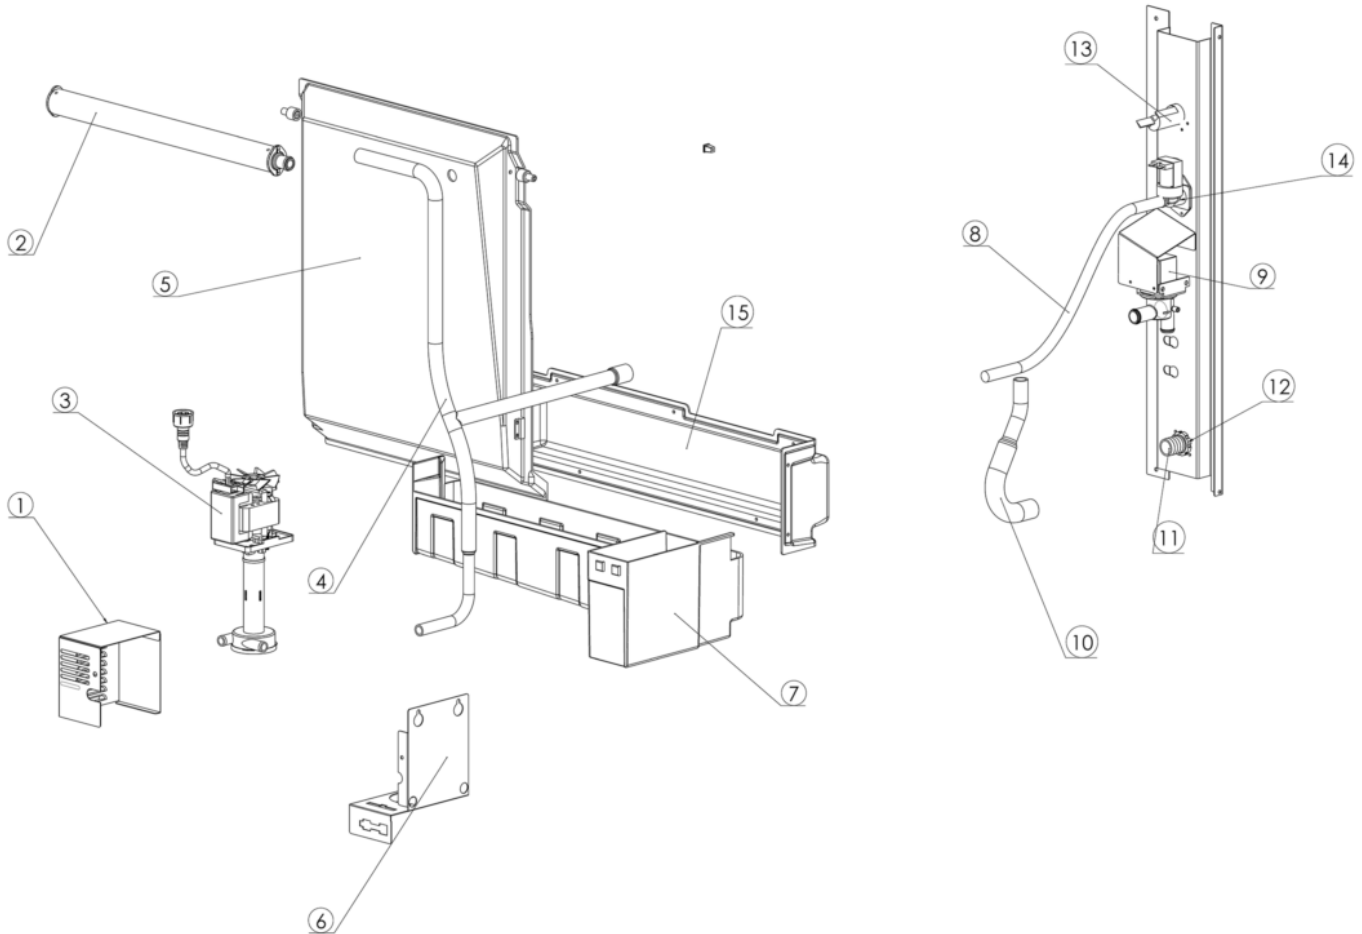

Pos	Code	Description
0001	SCSC 91000017-10	FRONT PANEL
0002	SCSC 11000088-00	RIGHT SIDE PANEL
0003	SCSC 98020201-02	MONITORING PANEL LABEL
0004	SCSC 80000011	AIR FLOW PROTECTION
0005	SCSC 41000038-01	GRILL PLASTIC
0006	SCSC 11000089	TOP PANEL
0007	SCSC 11000087	WATER DRIP PROTECTION
0008	SCSC 80000019	AIR FILTER
0009	SCSC 11000111-00	LEFT SIDE PANEL

Pos	Code	Description
0001	SCSC 93000056-10	EVAPORATOR - DICE
0001	SCSC 93000056-11	EVAPORATOR - HALFDICE
0001	SCSC 93000056-12	EVAPORATOR - LARGE
0002	SCSC 81000158-00	TXV
0003	SCCM 19300357	DRIER
0004	SCSC 81000114-00	HOT GAS VALVE
0005	SCSC 81000112-00	COMPRESSOR - 230/50/1
0005	SCSC 81000159-00	STARTING RELAY - 230/50/1
0005	SCSC 81000160-00	PROTECTOR
0005	SCSC 81000161-00	START CAPACITOR
0005	SCSC 81000162-00	RUN CAPACITOR - 230/50
0006	SCSC 81000116-00	FAN MOTOR ASSY
0007	SCSC 81000101-00	AIR COOLED CONDENSER
0008	SCCM 19550628	HI PRESSURE SAFETY SWITCH
0009	SC12003060 22	HARVEST ASSIST MECH. 230V

Pos	Code	Description
0001	SCSC 11000341-00	WATER PUMP COVER
0002	SCSC 94000015-01	WATER DISTRIBUTOR
0003	SCSC 82000010-03	WATER PUMP - 230/50
0004	SCSC 22000017-00	WATER TUBE
0005	SCSC 94000010-10	ICE DEFLECTOR
0006	SCSC 11000340-00	WATER PUMP BRACKET
0007	SCSC 41000046	WATER TROUGH
0008	SCSC 22000007-00	WATER INLET HOSE
0009	SC11000564 02	PURGE VALVE
0010	SCSC 22000005-00	WATER DRAIN HOSE
0011	SCSC 41000007-00	WATER DRAIN FITTING
0012	SC660535 00	PLASTIC NUT
0013	SC630107 01	CABLE HOLDER
0014	SC650105 00	SOLENOID
0015	SCSC 41000049-00	BRACKET, WATER SUMP