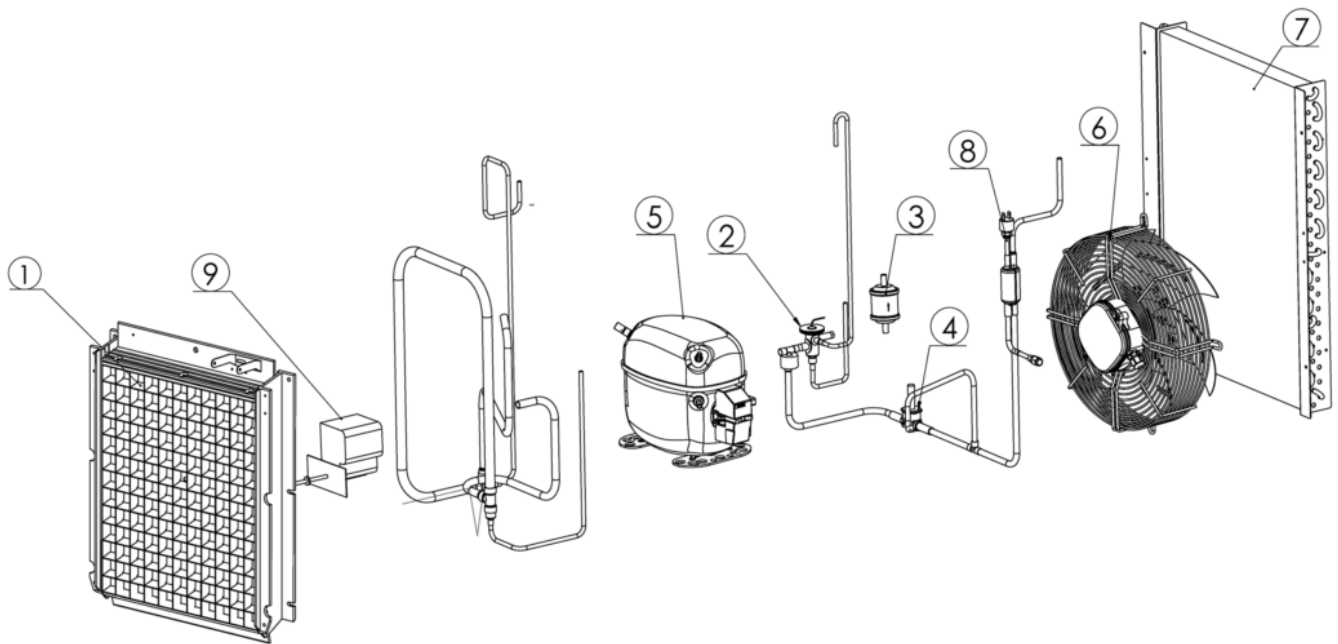

Pos	Code	Description
0001	SCSC 91000017-10	FRONT PANEL
0002	SCSC 11000088-00	RIGHT SIDE PANEL
0003	SCSC 98020201-02	MONITORING PANEL LABEL
0004	SCSC 80000011	AIR FLOW PROTECTION
0005	SCSC 41000038-01	GRILL PLASTIC
0006	SCSC 11000089	TOP PANEL
0007	SCSC 11000087	WATER DRIP PROTECTION
0008	SCSC 80000019	AIR FILTER
0009	SCSC 11000111-00	LEFT SIDE PANEL

Pos	Code	Description
0001	SCSC 93000056-10	EVAPORATOR - DICE
0001	SCSC 93000056-11	EVAPORATOR - HALFDICE
0001	SCSC 93000056-12	EVAPORATOR - LARGE
0002	SCSC 81000158-00	TXV
0003	SCCM 19300357	DRIER
0004	SCSC 81000114-00	HOT GAS VALVE
0005	SCSC 81000112-00	COMPRESSOR - 230/50/1
0005	SCSC 81000159-00	STARTING RELAY - 230/50/1
0005	SCSC 81000160-00	PROTECTOR
0005	SCSC 81000161-00	START CAPACITOR
0005	SCSC 81000162-00	RUN CAPACITOR - 230/50
0006	SCSC 81000116-00	FAN MOTOR ASSY
0007	SCSC 81000101-00	AIR COOLED CONDENSER
0008	SCCM 19550628	HI PRESSURE SAFETY SWITCH
0009	SC12003060 22	HARVEST ASSIST MECH. 230V

Pos	Code	Description
0001	SCSC 11000341-00	WATER PUMP COVER
0002	SCSC 94000015-01	WATER DISTRIBUTOR
0003	SCSC 82000010-03	WATER PUMP - 230/50
0004	SCSC 22000017-00	WATER TUBE
0005	SCSC 94000010-10	ICE DEFLECTOR
0006	SCSC 11000340-00	WATER PUMP BRACKET
0007	SCSC 41000046	WATER TROUGH
0008	SCSC 22000007-00	WATER INLET HOSE
0009	SC11000564 02	PURGE VALVE
0010	SCSC 22000005-00	WATER DRAIN HOSE
0011	SCSC 41000007-00	WATER DRAIN FITTING
0012	SC660535 00	PLASTIC NUT
0013	SC630107 01	CABLE HOLDER
0014	SC650105 00	SOLENOID
0015	SCSC 41000049-00	BRACKET, WATER SUMP