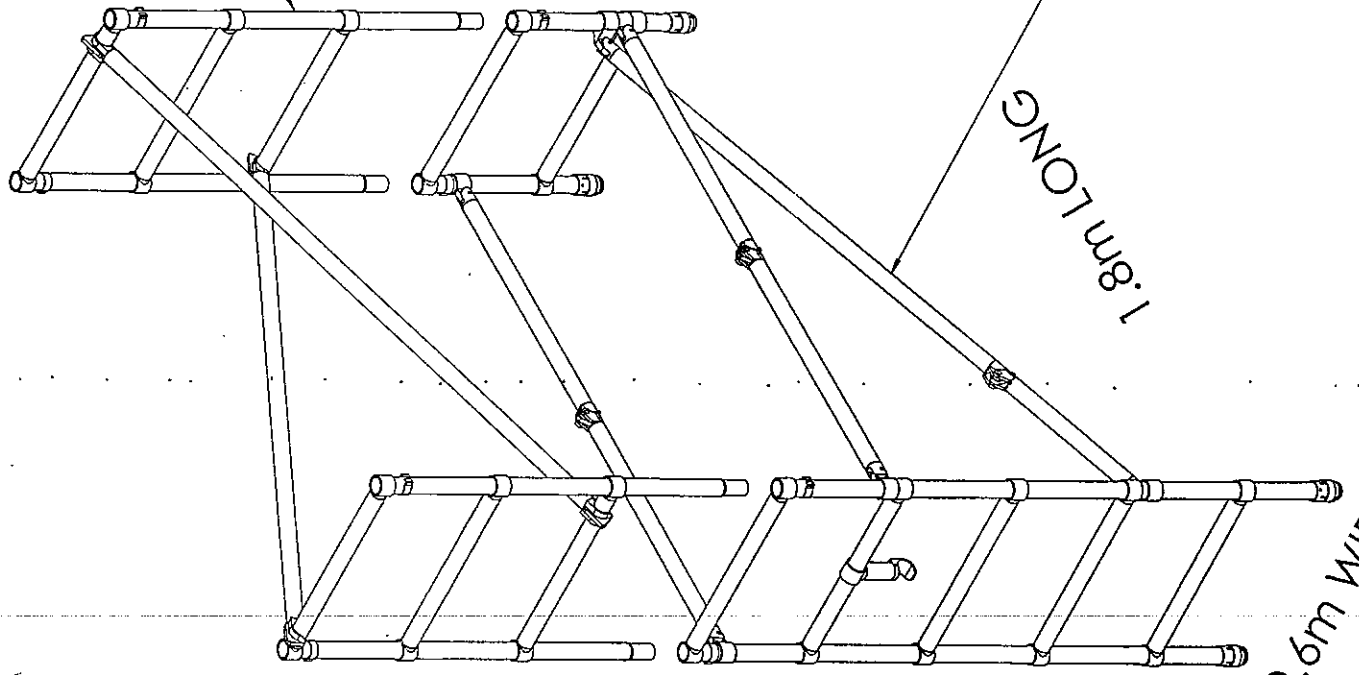

STANDARD SW x 1.8m SCAFFOLD
FITS DIRECTLY ONTO VX STAIR SCAFFOLD

VX STAIRWELL BASE ASSEMBLY

1.8m LONG

0.6m WIDE

D C A B A