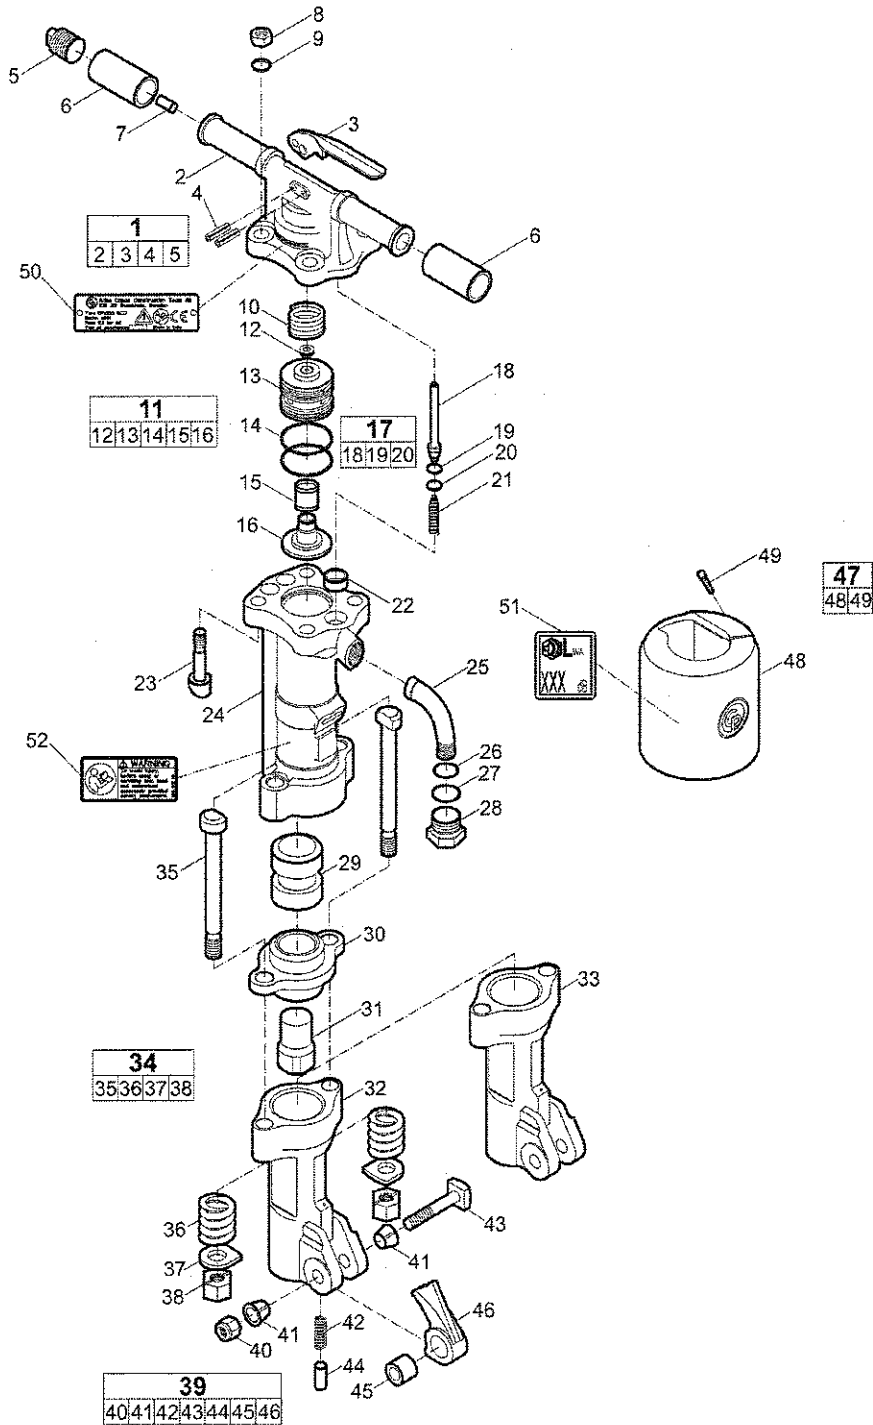

CP 1230 S

Crowder Supply Co., Inc. 8495 Roslyn St Commerce City, CO 80022 (303) 433-5144 FAX: (303) 433-3928 Toll Free: (888) 883-5144 www.crowdersupply.com

No.	Description	Remark	Quantity	Part number
1(2-5)	Backhead, complete		1	F815390
2	Backhead		1	-
3	Trigger (start and stop device)		1	F814725
4	Pin - spirol		2	R133433
5	Plug - oil		1	R075031
6	Grip - rubber		2	F816345
7	Plug - oil regulator		1	C036901
8	Nut	Hexagon	4	R006131
9	Lock washer		4	P006239
10	Spring - valve case		1	R047961
11(12-16)	Valve case, complete		1	R122157
12	Plug - pipe		1	P009876
13	Case - valve		1	R047958
14	O-ring		2	R049854
15	Valve		1	R047959
16	Lid - valve case		1	R047960
17(18-20)	Valve - throttle, complete		1	R092894
18	Valve - throttle		1	-
19	Seal - throttle valve		1	R098368
20	Ring - valve seal retaining		1	R098369
21	Spring - throttle valve		1	R005717
22	Seal - cylinder		1	R047965
23	Bolt - backhead		4	R047962
24	Cylinder		1	-
25	Swivel - air inlet		1	R085269
26	O-ring		1	R110317
27	O-ring		1	P103521
28	Nut - inlet swivel		1	R000530
29	Piston		1	R047967
30	Bushing - anvil block		1	R047966
31	Block - anvil		1	R085260
32	Fronthead	Hexagon, 1 x 1/4 in. (32 mm)	1	R047969
33	Fronthead	Hexagon, 1 x 1/8 in. (28 mm)	1	R047968
34(35-38)	Side bolt, complete		1	3303 0050 56
35	Bolt - fronthead		2	R047970
36	Spring - fronthead		2	R047971
37	Lock - fronthead nut		2	R090584
38	Nut - fronthead bolt		2	R005721
39(40-46)	Latch, complete		1	3303 0050 54
40	Lock nut		1	P008999
41	Bushing - retainer bolt		2	R076562
42	Spring - plunger		1	R086982
43	Bolt - latch		1	R076853
44	Plunger - latch		1	R092497
45	Bushing		1	R055818
46	Latch - retainer		1	R092493
47(48-49)	Muffler, complete		1	K3216445
48	Muffler		1	-
49	Screw - allen cap		4	R117415
50	Data plate		1	-