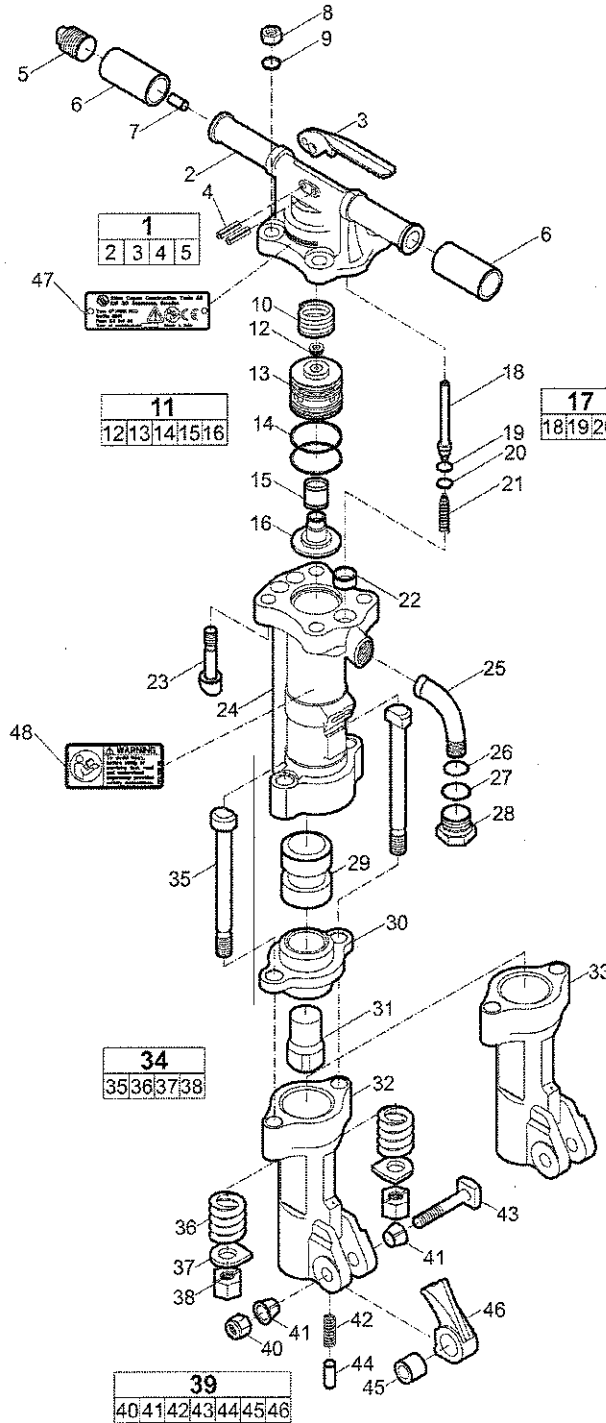

CP 1230, CP 1230 S, CP 1230 SVR

Spare parts list

CP 1230

Crowder Supply Co, Inc. 8495 Roslyn St Commerce City, CO 80022 (303) 433-5144 FAX: (303) 433-3928 Toll Free: (888) 883-5144 www.crowdersupply.com

No.	Description	Remark	Quantity	Part number
1(2-5)	Backhead, complete		1	F815390
2	Backhead		1	-
3	Trigger (start and stop device)		1	F814725
4	Pin - spirol		2	R133433
5	Plug - oil		1	R075031
6	Grip - rubber		2	F816345
7	Plug - oil regulator		1	C036901
8	Nut	Hexagon	4	R006131
9	Lock washer		4	P006239
10	Spring - valve case		1	R047961
11(12-16)	Valve case, complete		1	R122157
12	Plug - pipe		1	P009876
13	Case - valve		1	R047958
14	O-ring		2	R049854
15	Valve		1	R047959
16	Lid - valve case		1	R047960
17(18-20)	Valve - throttle, complete		1	R092894
18	Valve - throttle		1	-
19	Seal - throttle valve		1	R098368
20	Ring - valve seal retaining		1	R098369
21	Spring - throttle valve		1	R005717
22	Seal - cylinder		1	R047965
23	Bolt - backhead		4	R047962
24	Cylinder		1	-
25	Swivel - air inlet		1	R085269
26	O-ring		1	R110317
27	O-ring		1	P103521
28	Nut - inlet swivel		1	R000530
29	Piston		1	R047967
30	Bushing - anvil block		1	R047966
31	Block - anvil		1	R085260
32	Fronthead	Hexagon, 1 x 1/4 in. (32 mm)	1	R047969
33	Fronthead	Hexagon, 1 x 1/4 in. (28 mm)	1	R047968
34(35-38)	Side bolt, complete		1	3303 0050 56
35	Bolt - fronthead		2	R047970
36	Spring - fronthead		2	R047971
37	Lock - fronthead nut		2	R090584
38	Nut - fronthead bolt		2	R005721
39(40-46)	Latch, complete		1	3303 0050 54
40	Lock nut		1	P008999
41	Bushing - retainer bolt		2	R076562
42	Spring - plunger		1	R086982
43	Bolt - latch		1	R076853
44	Plunger - latch		1	R092497
45	Bushing		1	R055818
46	Latch - retainer		1	R092493
47	Data plate		1	-
48	Safety label		1	3310 1602 00