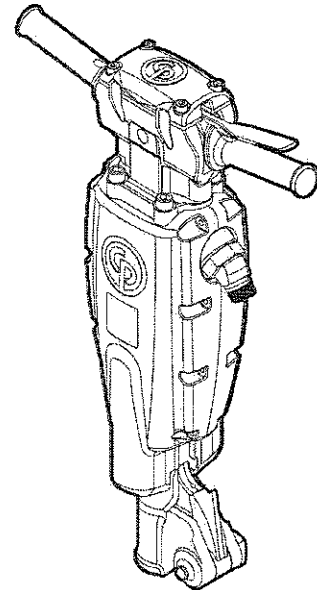

CP 1230, CP 1230 S, CP 1230 SVR

Spare parts list

CP 1230

Crowder Supply Co, Inc. 8495 Roslyn St Commerce City, CO 80022 (303) 433-5144 FAX: (303) 433-3928 Toll Free: (888) 883-5144 www.crowdersupply.com

No.	Description	Remark	Quantity	Part number
1(2-5)	Backhead, complete		1	F815390
2	Backhead		1	-
3	Trigger (start and stop device)		1	F814725
4	Pin - spirol		2	R133433
5	Plug - oil		1	R075031
6	Grip - rubber		2	F816345
7	Plug - oil regulator		1	C036901
8	Nut	Hexagon	4	R006131
9	Lock washer		4	P006239
10	Spring - valve case		1	R047961
11(12-16)	Valve case, complete		1	R122157
12	Plug - pipe		1	P009876
13	Case - valve		1	R047958
14	O-ring		2	R049854
15	Valve		1	R047959
16	Lid - valve case		1	R047960
17(18-20)	Valve - throttle, complete		1	R092894
18	Valve - throttle		1	-
19	Seal - throttle valve		1	R098368
20	Ring - valve seal retaining		1	R098369
21	Spring - throttle valve		1	R005717
22	Seal - cylinder		1	R047965
23	Bolt - backhead		4	R047962
24	Cylinder		1	-
25	Swivel - air inlet		1	R085269
26	O-ring		1	R110317
27	O-ring		1	P103521
28	Nut - inlet swivel		1	R000530
29	Piston		1	R047967
30	Bushing - anvil block		1	R047966
31	Block - anvil		1	R085260
32	Fronthead	Hexagon, 1 x 1/4 in. (32 mm)	1	R047969
33	Fronthead	Hexagon, 1 x 1/4 in. (28 mm)	1	R047968
34(35-38)	Side bolt, complete		1	3303 0050 56
35	Bolt - fronthead		2	R047970
36	Spring - fronthead		2	R047971
37	Lock - fronthead nut		2	R090584
38	Nut - fronthead bolt		2	R005721
39(40-46)	Latch, complete		1	3303 0050 54
40	Lock nut		1	P008999
41	Bushing - retainer bolt		2	R076562
42	Spring - plunger		1	R086982
43	Bolt - latch		1	R076853
44	Plunger - latch		1	R092497
45	Bushing		1	R055818
46	Latch - retainer		1	R092493
47	Data plate		1	-
48	Safety label		1	3310 1602 00