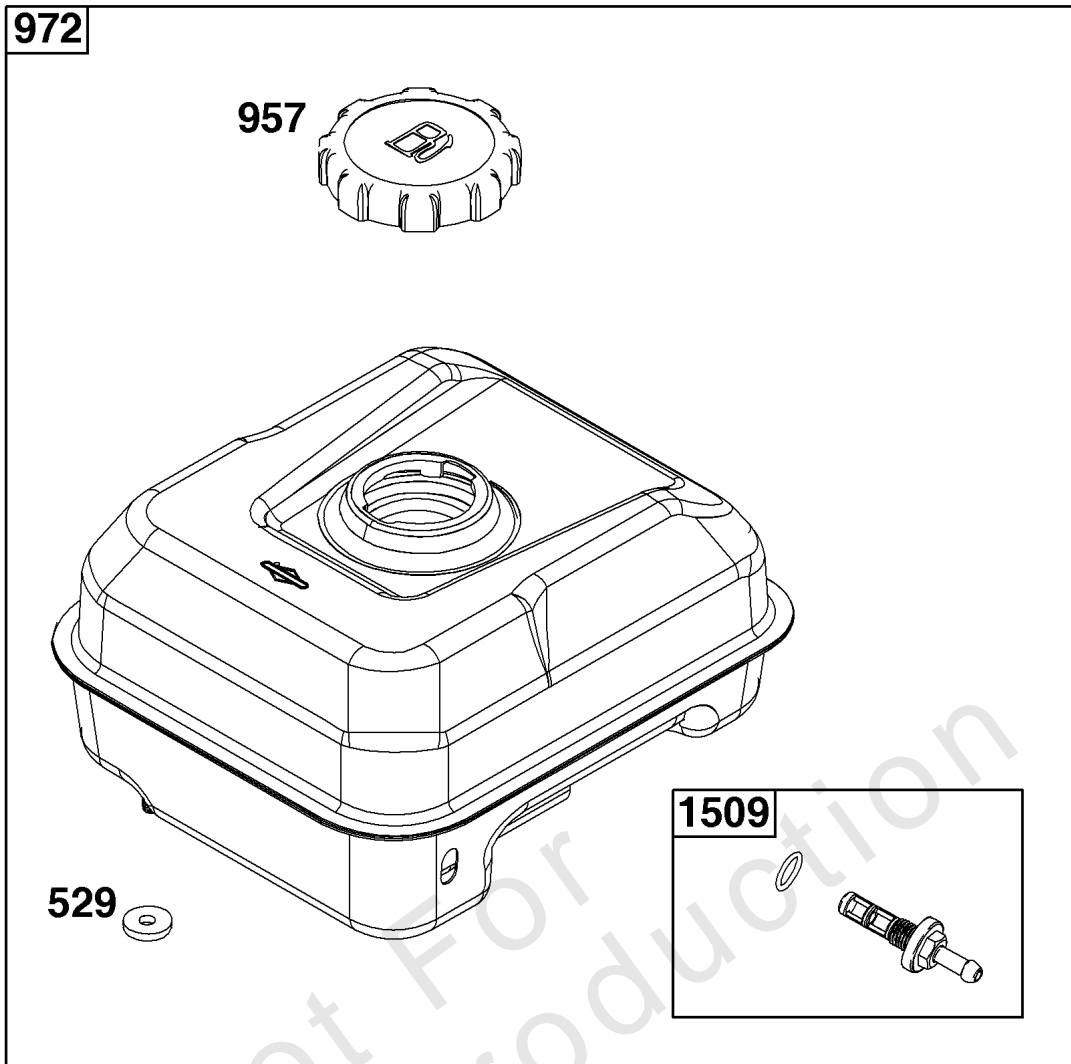

Not For Reproduction

Flywheel, Ignition, and Starter Group

REF NO	PART NO	QTY	DESCRIPTION
23	84002801	1	FLYWHEEL
37	591023	1	GUARD, Flywheel
58	693389	1	ROPE, Starter
60	691915	1	GRIP, Starter Rope
65	797654	3	SCREW -(Rewind Starter)
78	798975	1	SCREW -(Flywheel Guard)
332	797285	1	NUT -(Flywheel)
333A	593455	1	ARMATURE, Magneto
334	797655	2	SCREW -(Magneto Armature)
337	-----	1	PLUG, Spark -(Part information located in Cylinder Head Group.)
455	797277	1	CUP, Flywheel
608	797276	1	STARTER, Rewind
635A	797685	1	BOOT, Spark Plug
1005	797321	1	FAN, Flywheel