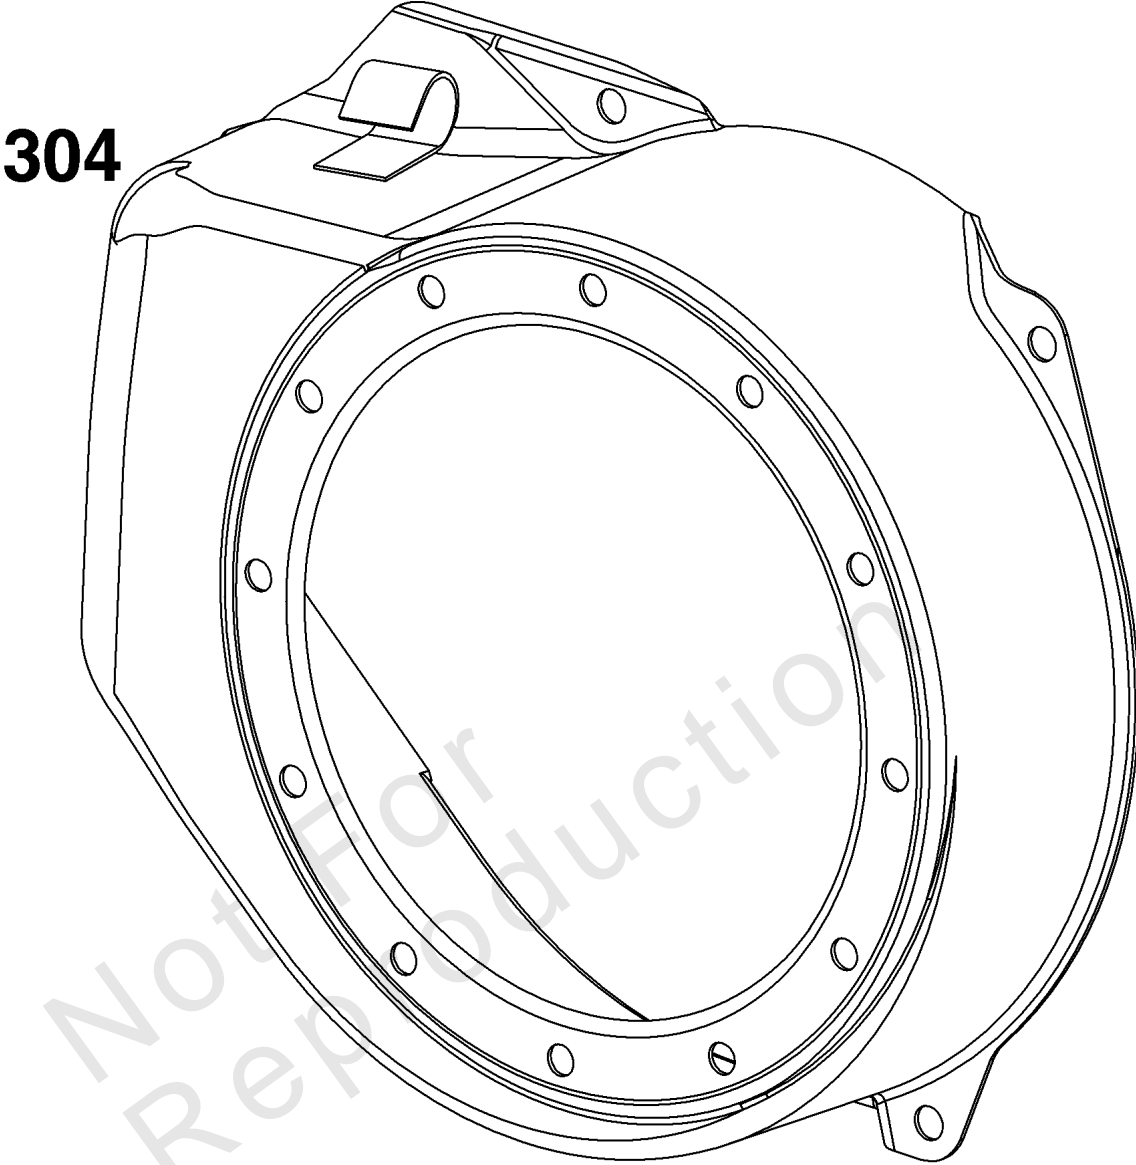

Air Cleaner Group

REF NO	PART NO	QTY	DESCRIPTION
11	797262	1	TUBE, Breather
163	-----	1	GASKET, Air Cleaner -(Part information located in Carburetor Group.)
411	797686	1	SCREW -(Air Cleaner Base to Air Cleaner Bracket)
412	797261	1	NUT -(Air Cleaner Cover)
445	796970	1	FILTER, A/C Cartridge
467	691985	1	KNOB, Air Cleaner Cover
875	591027	1	BASE, Air Cleaner
968	591026	1	COVER, Air Cleaner

Not For Reproduction

304

1319

1036

1319A

1319B

305