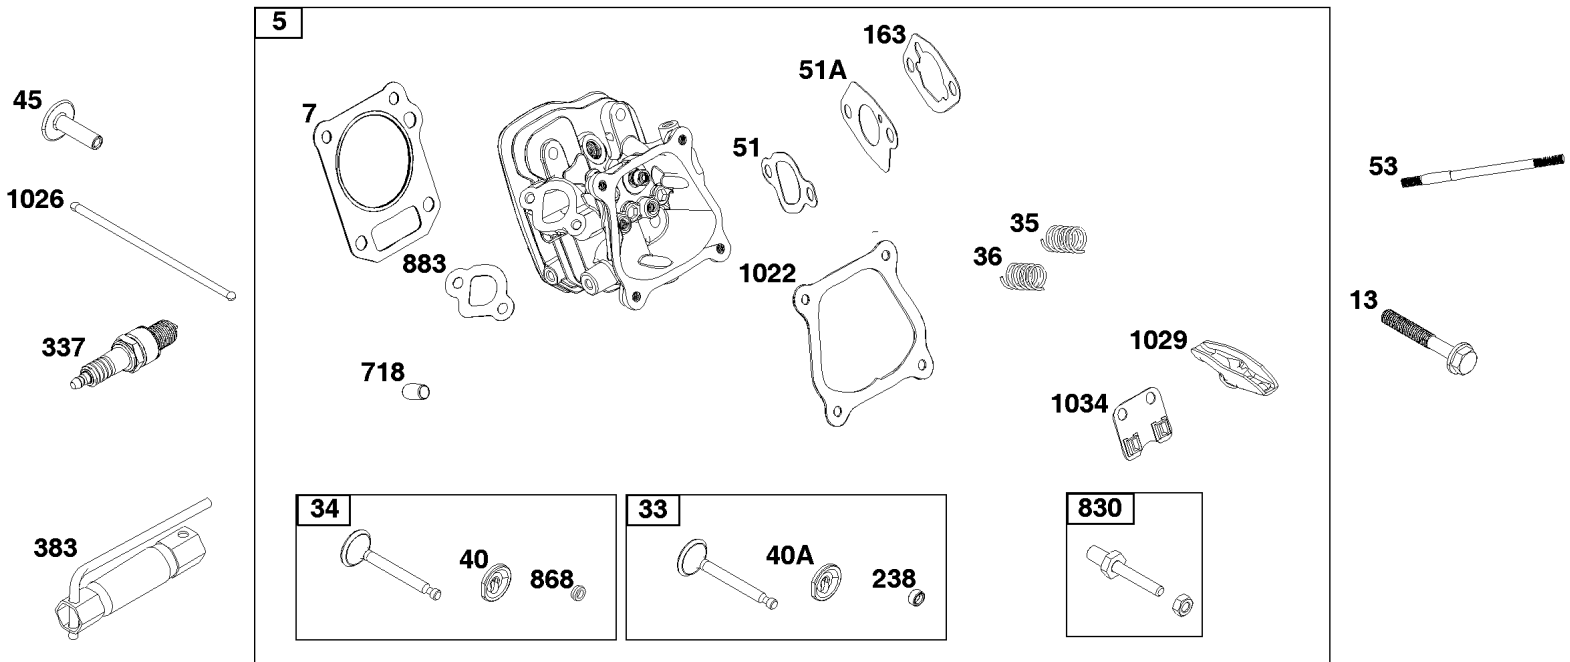

Crankshaft Group

REF NO	PART NO	QTY	DESCRIPTION
16	797529	1	CRANKSHAFT
24	797286	1	KEY, Flywheel
25	797218	1	PISTON ASSEMBLY -(Standard)
25	797271	1	PISTON ASSEMBLY -(.020" Oversize)
26	797220	1	SET, Ring -(Standard)
26	797273	1	SET, Ring -(.020" Oversize)
27	797234	2	LOCK, Piston Pin
28	797219	1	PIN, Piston
29	797221	1	ROD, Connecting
46	797197	1	CAMSHAFT

Not For Reproduction

Cylinder Group

REF NO	PART NO	QTY	DESCRIPTION
1	797217	1	CYLINDER ASSEMBLY
3	797329	1	SEAL, Oil -(Magneto Side)
7	-----	1	GASKET, Cylinder Head -(Part information located in Cylinder Head Group.)
12	-----	1	GASKET, Crankcase -(Part information located in Crankcase Cover/Sump and Lubrication Group.)
15	797215	2	PLUG, Oil Drain
17	797328	1	BEARING, Ball -(Cylinder)
20	-----	1	SEAL, Oil -(Part information located in Crankcase Cover/Sump and Lubrication Group.)
51	-----	1	GASKET, Intake -(Part information located in Cylinder Head Group.)
51A	-----	1	GASKET, Intake -(Part information located in Cylinder Head Group.)
163	-----	1	GASKET, Air Cleaner -(Part information located in Carburetor Group.)
220	797223	1	WASHER -(Governor Gear)
221	797224	1	CUP, Governor
306	797322	1	SHIELD, Cylinder
307	798618	2	SCREW -(Cylinder Shield)
358	84002862	1	GASKET SET, Engine -(Service Kits may include extra parts not specific to this engine.)
614	797229	1	PIN, Cotter
616	797228	1	CRANK, Governor
631	797216	2	WASHER -(Oil Drain Plug)
718	797214	2	PIN, Locating
718A	797326	2	PIN, Locating
842	-----	2	SEAL, O-Ring -(Part information located in Crankcase Cover/Sump and Lubrication Group.)
868	-----	1	SEAL, Valve -(Part information located in Cylinder Head Group.)
883	-----	1	GASKET, Exhaust -(Part information located in Exhaust Group.)
1022	-----	1	GASKET, Rocker Cover -(Part information located in Cylinder Head Group.)