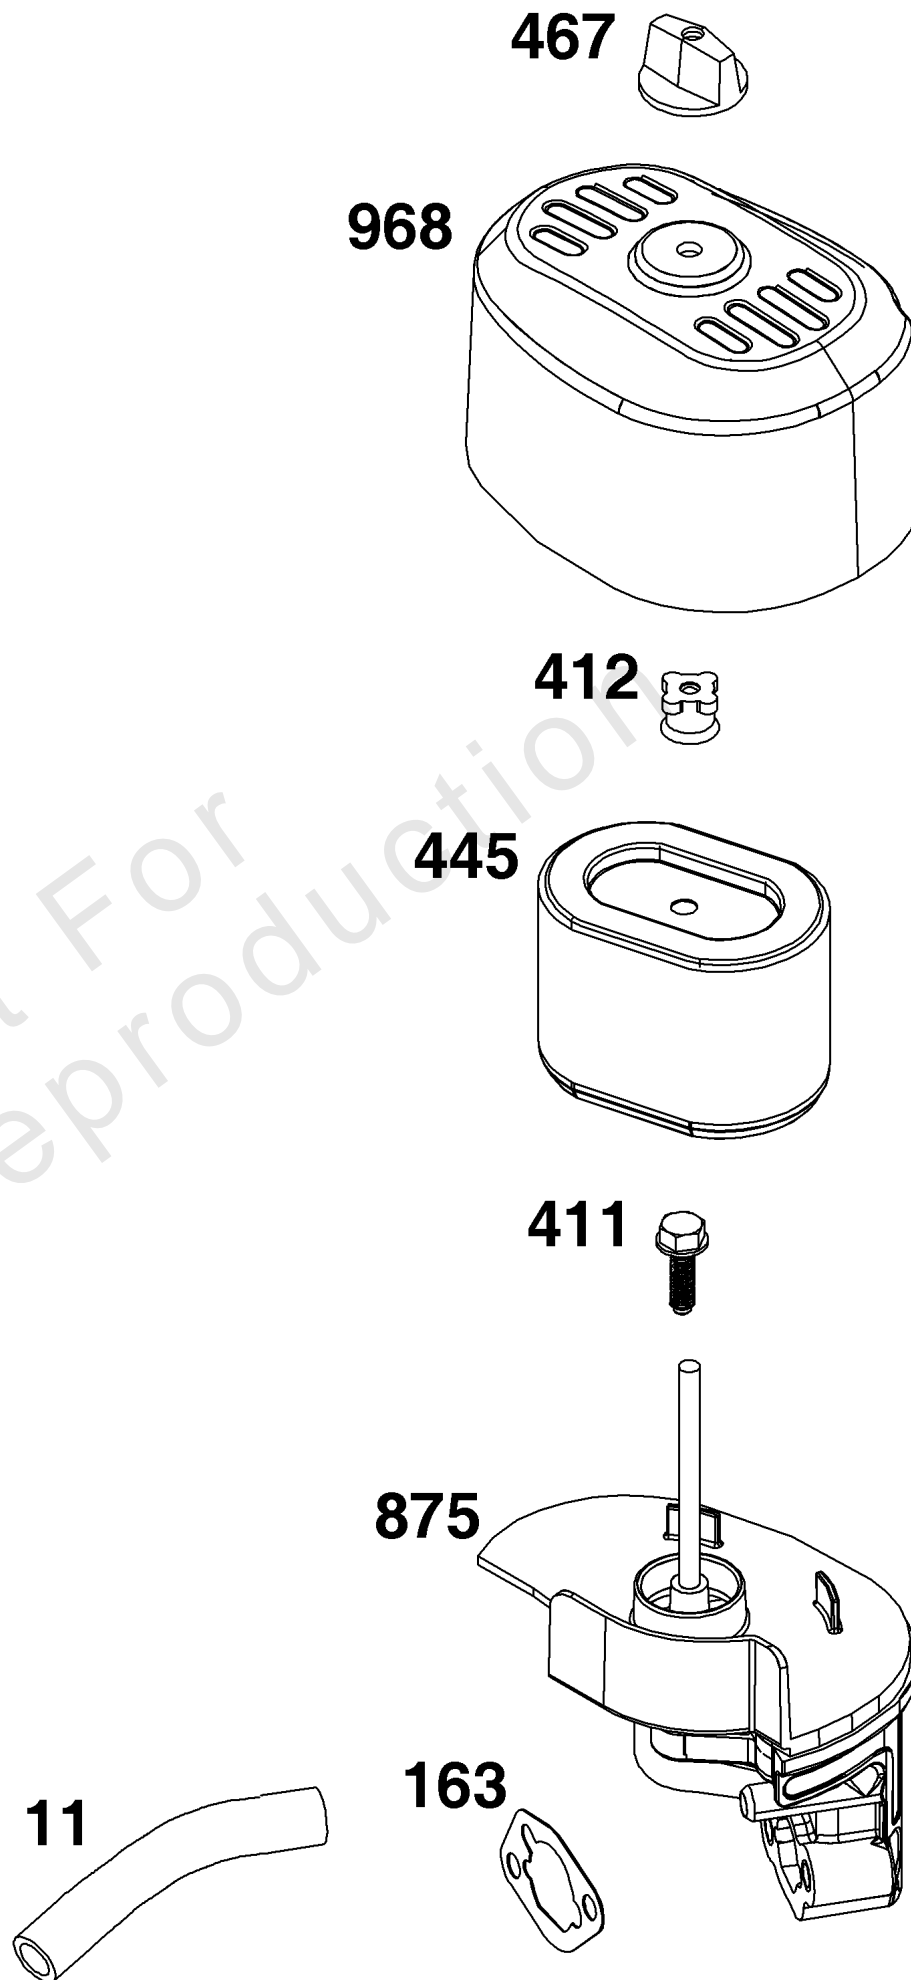

Parts Manual

Mfg. No: 083132-1171-H5

Model Components	Page
Air Cleaner Group.....	4
Blower Housing Group.....	6
Carburetor Group.....	8
Controls Group.....	10
Crankcase Cover/Sump and Lubrication Group.....	12
Crankshaft Group.....	14
Cylinder Group.....	16
Cylinder Head Group.....	18
Exhaust Group.....	20
Flywheel, Ignition, and Starter Group.....	22
Fuel Supply Goup.....	24

Not For
Reproduction

Air Cleaner Group

REF NO	PART NO	QTY	DESCRIPTION
11	797262	1	TUBE, Breather
163	-----	1	GASKET, Air Cleaner -(Part information located in Carburetor Group.)
411	797686	1	SCREW -(Air Cleaner Base to Air Cleaner Bracket)
412	797261	1	NUT -(Air Cleaner Cover)
445	796970	1	FILTER, A/C Cartridge
467	691985	1	KNOB, Air Cleaner Cover
875	591027	1	BASE, Air Cleaner
968	591026	1	COVER, Air Cleaner

Not For Reproduction

Controls Group

REF NO	PART NO	QTY	DESCRIPTION
98	797333	1	KIT, Idle Speed
188	797686	1	SCREW -(Control Bracket)
188A	798618	1	SCREW -(Control Bracket)
202	797233	1	LINK, Mechanical Governor
209	797236	1	SPRING, Governor
211	797337	1	SPRING, Governed Idle
222	591024	1	BRACKET, Control
227	84005261	1	LEVER, GOVERNOR CONTROL
232	797232	1	SPRING/LINK, Governor
265	691024	1	CLAMP, Casing
281	591048	1	PANEL, Control
347	797340	1	SWITCH, Rocker
485	797339	1	KNOB, Control
505	690939	2	NUT -(Governor Control Lever)
562	797230	1	BOLT -(Governor Control Lever)
663	799846	1	SCREW -(Control Panel)
663A	591049	1	SCREW -(Control Panel)
729	797341	1	CLIP, Wire
789	797344	1	HARNESS, Wiring
1136	597020	2	SCREW -(Control Bracket)
1568	590378	2	RETAINER, Link