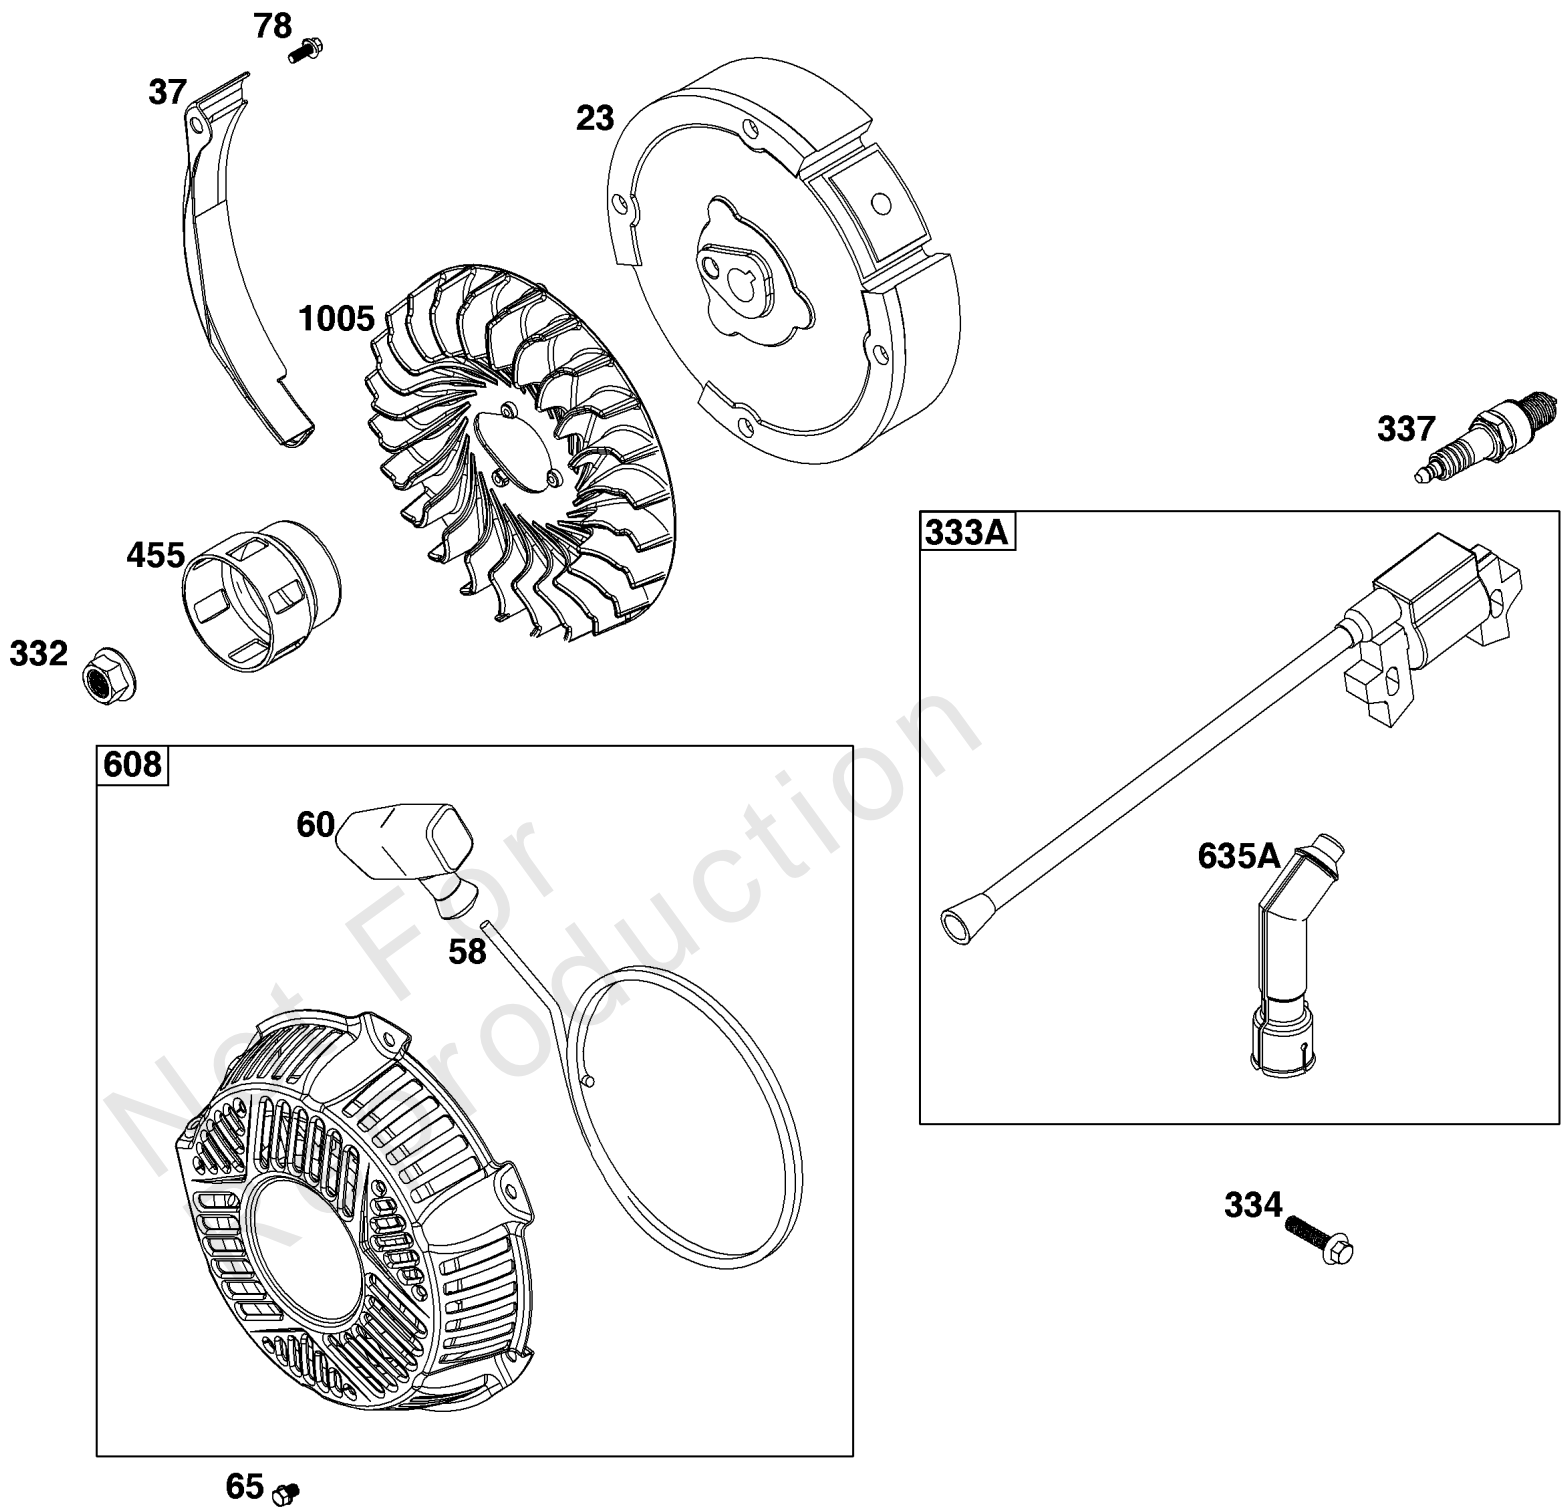

Exhaust Group

REF NO	PART NO	QTY	DESCRIPTION
300	84003932	1	MUFFLER
676	797352	1	DEFLECTOR, Muffler
677	699203	2	SCREW
832	591029	1	GUARD, Muffler
836	798976	3	SCREW -(Muffler Guard)
883	797267	1	GASKET, Exhaust
1177	590965	2	NUT -(Muffler)
1302	590457	3	WASHER -(Muffler Guard)

Not For Reproduction