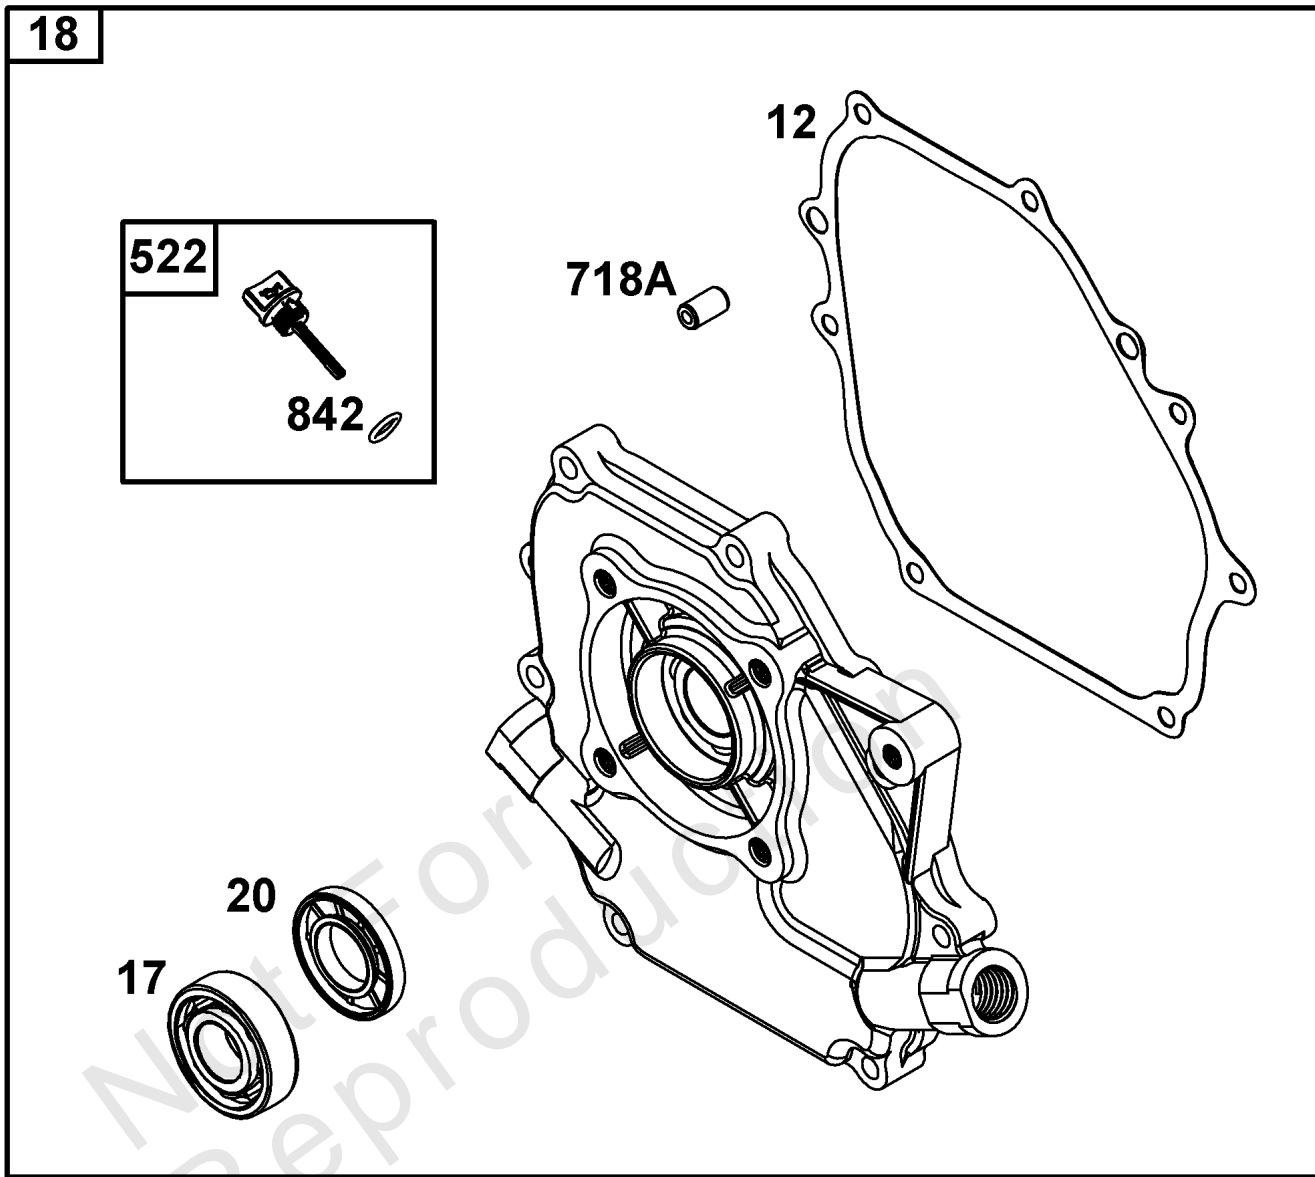

Not For Reproduction

Not For
Reproduction

Carburetor Group

REF NO	PART NO	QTY	DESCRIPTION
51	-----	1	GASKET, Intake -(Part information located in Cylinder Head Group.)
51A	-----	1	GASKET, Intake -(Part information located in Cylinder Head Group.)
53	797278	2	STUD -(Carburetor)
117	84002804	1	JET, Main -(Standard)
118	84002805	1	JET, Main -(High Altitude)
121	592424	1	KIT, Carburetor Overhaul -(Service Kits may include extra parts not specific to this engine.)
122	84002802	1	KIT, Carburetor Gasket
125	84002803	1	CARBURETOR
163	591013	1	GASKET, Air Cleaner -(Air Cleaner)
654	690939	1	NUT -(Carburetor)
951	591016	1	LEVER, Choke

Not For Reproduction

Controls Group

REF NO	PART NO	QTY	DESCRIPTION
98	797333	1	KIT, Idle Speed
188	797686	1	SCREW -(Control Bracket)
188A	798618	1	SCREW -(Control Bracket)
202	797233	1	LINK, Mechanical Governor
209	797236	1	SPRING, Governor
211	797337	1	SPRING, Governed Idle
222	591024	1	BRACKET, Control
227	84005261	1	LEVER, GOVERNOR CONTROL
232	797232	1	SPRING/LINK, Governor
265	691024	1	CLAMP, Casing
281	591048	1	PANEL, Control
347	797340	1	SWITCH, Rocker
485	797339	1	KNOB, Control
505	690939	2	NUT -(Governor Control Lever)
562	797230	1	BOLT -(Governor Control Lever)
663	799846	1	SCREW -(Control Panel)
663A	591049	1	SCREW -(Control Panel)
729	797341	1	CLIP, Wire
789	797344	1	HARNESS, Wiring
1136	597020	2	SCREW -(Control Bracket)
1568	590378	2	RETAINER, Link