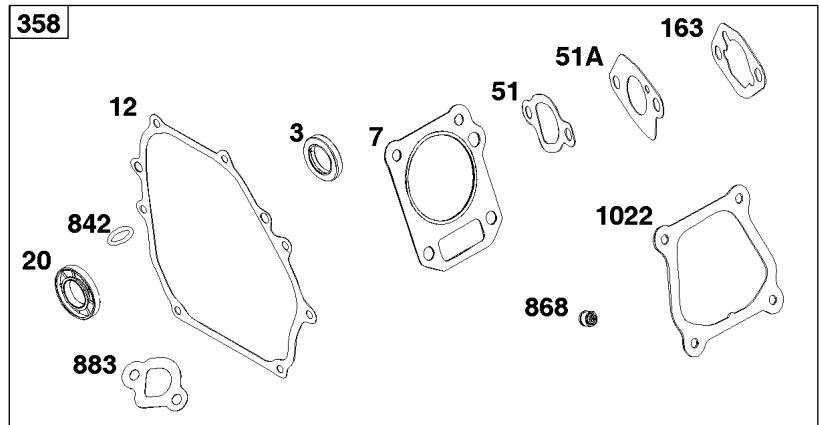

Crankshaft Group

REF NO	PART NO	QTY	DESCRIPTION
16	797529	1	CRANKSHAFT
24	797286	1	KEY, Flywheel
25	797218	1	PISTON ASSEMBLY -(Standard)
25	797271	1	PISTON ASSEMBLY -(.020" Oversize)
26	797220	1	SET, Ring -(Standard)
26	797273	1	SET, Ring -(.020" Oversize)
27	797234	2	LOCK, Piston Pin
28	797219	1	PIN, Piston
29	797221	1	ROD, Connecting
46	797197	1	CAMSHAFT

Not For Reproduction

Cylinder Group

REF NO	PART NO	QTY	DESCRIPTION
1	797217	1	CYLINDER ASSEMBLY
3	797329	1	SEAL, Oil -(Magneto Side)
7	-----	1	GASKET, Cylinder Head -(Part information located in Cylinder Head Group.)
12	-----	1	GASKET, Crankcase -(Part information located in Crankcase Cover/Sump and Lubrication Group.)
15	797215	2	PLUG, Oil Drain
17	797328	1	BEARING, Ball -(Cylinder)
20	-----	1	SEAL, Oil -(Part information located in Crankcase Cover/Sump and Lubrication Group.)
51	-----	1	GASKET, Intake -(Part information located in Cylinder Head Group.)
51A	-----	1	GASKET, Intake -(Part information located in Cylinder Head Group.)
163	-----	1	GASKET, Air Cleaner -(Part information located in Carburetor Group.)
220	797223	1	WASHER -(Governor Gear)
221	797224	1	CUP, Governor
306	797322	1	SHIELD, Cylinder
307	798618	2	SCREW -(Cylinder Shield)
358	84002862	1	GASKET SET, Engine -(Service Kits may include extra parts not specific to this engine.)
614	797229	1	PIN, Cotter
616	797228	1	CRANK, Governor
631	797216	2	WASHER -(Oil Drain Plug)
718	797214	2	PIN, Locating
718A	797326	2	PIN, Locating
842	-----	2	SEAL, O-Ring -(Part information located in Crankcase Cover/Sump and Lubrication Group.)
868	-----	1	SEAL, Valve -(Part information located in Cylinder Head Group.)
883	-----	1	GASKET, Exhaust -(Part information located in Exhaust Group.)
1022	-----	1	GASKET, Rocker Cover -(Part information located in Cylinder Head Group.)