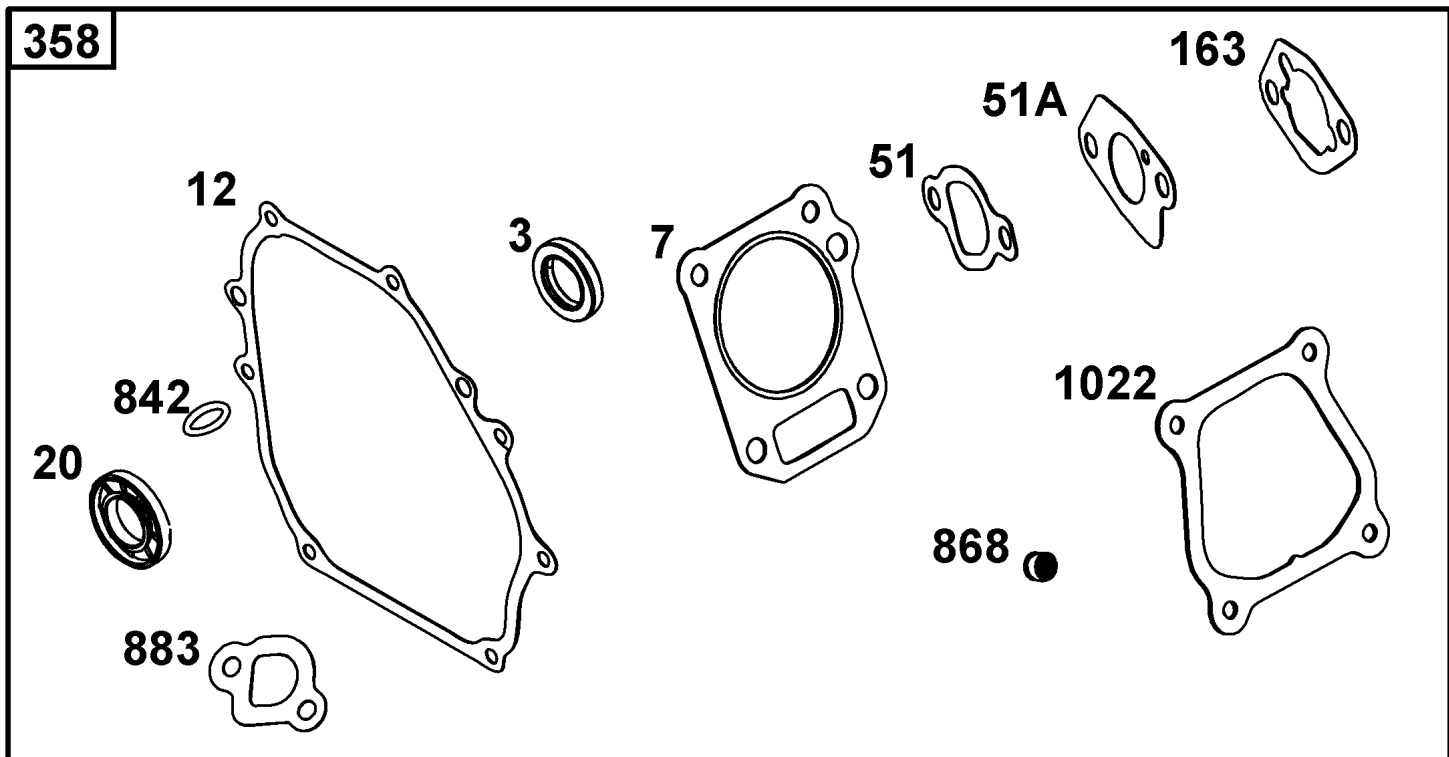

Not For Reproduction

Not For
Reproduction

Carburetor Group

REF NO	PART NO	QTY	DESCRIPTION
51	-----	1	GASKET, Intake -(Part information located in Cylinder Head Group.)
51A	-----	1	GASKET, Intake -(Part information located in Cylinder Head Group.)
53	797278	2	STUD -(Carburetor)
117	84002804	1	JET, Main -(Standard)
118	84002805	1	JET, Main -(High Altitude)
121	592424	1	KIT, Carburetor Overhaul -(Service Kits may include extra parts not specific to this engine.)
122	84002802	1	KIT, Carburetor Gasket
125	84002803	1	CARBURETOR
163	591013	1	GASKET, Air Cleaner -(Air Cleaner)
654	690939	1	NUT -(Carburetor)
951	591016	1	LEVER, Choke

Not For Reproduction

Controls Group

REF NO	PART NO	QTY	DESCRIPTION
98	797333	1	KIT, Idle Speed
188	797686	1	SCREW -(Control Bracket)
188A	798618	1	SCREW -(Control Bracket)
202	797233	1	LINK, Mechanical Governor
209	797236	1	SPRING, Governor
211	797337	1	SPRING, Governed Idle
222	591024	1	BRACKET, Control
227	84005261	1	LEVER, GOVERNOR CONTROL
232	797232	1	SPRING/LINK, Governor
265	691024	1	CLAMP, Casing
281	591048	1	PANEL, Control
347	797340	1	SWITCH, Rocker
485	797339	1	KNOB, Control
505	690939	2	NUT -(Governor Control Lever)
562	797230	1	BOLT -(Governor Control Lever)
663	799846	1	SCREW -(Control Panel)
663A	591049	1	SCREW -(Control Panel)
729	797341	1	CLIP, Wire
789	797344	1	HARNESS, Wiring
1136	597020	2	SCREW -(Control Bracket)
1568	590378	2	RETAINER, Link

Crankshaft Group

REF NO	PART NO	QTY	DESCRIPTION
16	797529	1	CRANKSHAFT
24	797286	1	KEY, Flywheel
25	797218	1	PISTON ASSEMBLY -(Standard)
25	797271	1	PISTON ASSEMBLY -(.020" Oversize)
26	797220	1	SET, Ring -(Standard)
26	797273	1	SET, Ring -(.020" Oversize)
27	797234	2	LOCK, Piston Pin
28	797219	1	PIN, Piston
29	797221	1	ROD, Connecting
46	797197	1	CAMSHAFT