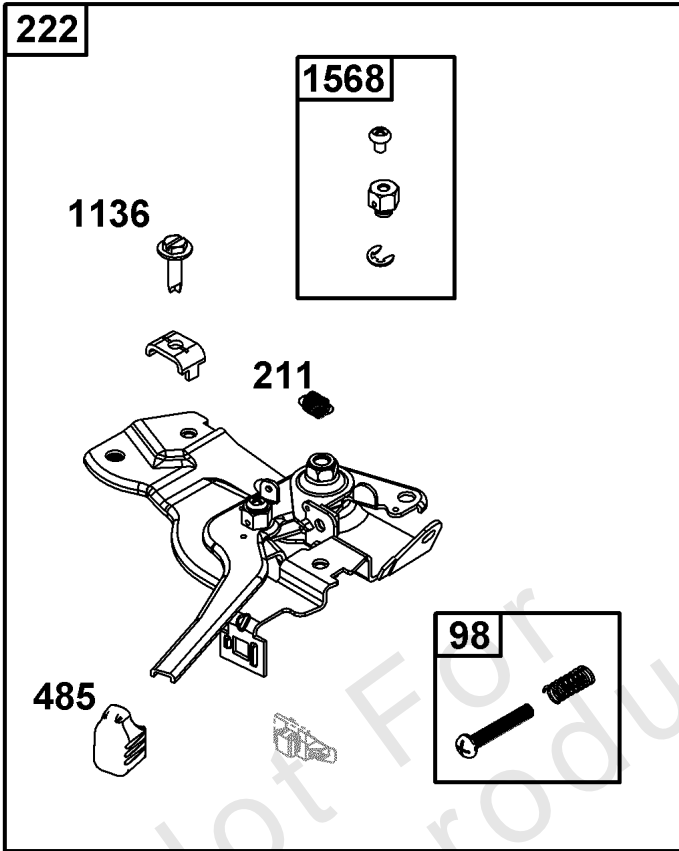

Not For Reproduction

Not For
Reproduction

Carburetor Group

REF NO	PART NO	QTY	DESCRIPTION
51	-----	1	GASKET, Intake -(Part information located in Cylinder Head Group.)
51A	-----	1	GASKET, Intake -(Part information located in Cylinder Head Group.)
53	797278	2	STUD -(Carburetor)
117	84002804	1	JET, Main -(Standard)
118	84002805	1	JET, Main -(High Altitude)
121	592424	1	KIT, Carburetor Overhaul -(Service Kits may include extra parts not specific to this engine.)
122	84002802	1	KIT, Carburetor Gasket
125	84002803	1	CARBURETOR
163	591013	1	GASKET, Air Cleaner -(Air Cleaner)
654	690939	1	NUT -(Carburetor)
951	591016	1	LEVER, Choke

Not For Reproduction

Controls Group

REF NO	PART NO	QTY	DESCRIPTION
98	797333	1	KIT, Idle Speed
188	797686	1	SCREW -(Control Bracket)
188A	798618	1	SCREW -(Control Bracket)
202	797233	1	LINK, Mechanical Governor
209	797236	1	SPRING, Governor
211	797337	1	SPRING, Governed Idle
222	591024	1	BRACKET, Control
227	84005261	1	LEVER, GOVERNOR CONTROL
232	797232	1	SPRING/LINK, Governor
265	691024	1	CLAMP, Casing
281	591048	1	PANEL, Control
347	797340	1	SWITCH, Rocker
485	797339	1	KNOB, Control
505	690939	2	NUT -(Governor Control Lever)
562	797230	1	BOLT -(Governor Control Lever)
663	799846	1	SCREW -(Control Panel)
663A	591049	1	SCREW -(Control Panel)
729	797341	1	CLIP, Wire
789	797344	1	HARNESS, Wiring
1136	597020	2	SCREW -(Control Bracket)
1568	590378	2	RETAINER, Link

Crankshaft Group

REF NO	PART NO	QTY	DESCRIPTION
16	797529	1	CRANKSHAFT
24	797286	1	KEY, Flywheel
25	797218	1	PISTON ASSEMBLY -(Standard)
25	797271	1	PISTON ASSEMBLY -(.020" Oversize)
26	797220	1	SET, Ring -(Standard)
26	797273	1	SET, Ring -(.020" Oversize)
27	797234	2	LOCK, Piston Pin
28	797219	1	PIN, Piston
29	797221	1	ROD, Connecting
46	797197	1	CAMSHAFT