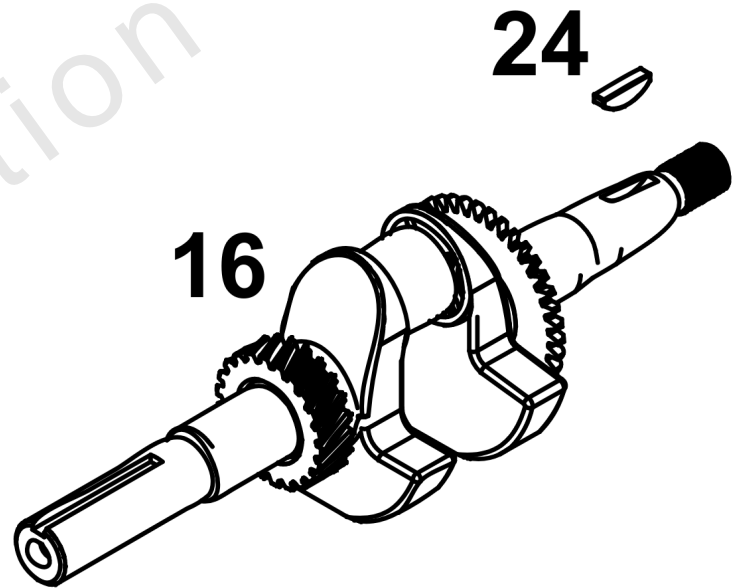

Not For Reproduction

Controls Group

REF NO	PART NO	QTY	DESCRIPTION
98	797333	1	KIT, Idle Speed
188	797686	1	SCREW -(Control Bracket)
188A	798618	1	SCREW -(Control Bracket)
202	797233	1	LINK, Mechanical Governor
209	797236	1	SPRING, Governor
211	797337	1	SPRING, Governed Idle
222	591024	1	BRACKET, Control
227	84005261	1	LEVER, GOVERNOR CONTROL
232	797232	1	SPRING/LINK, Governor
265	691024	1	CLAMP, Casing
281	591048	1	PANEL, Control
347	797340	1	SWITCH, Rocker
485	797339	1	KNOB, Control
505	690939	2	NUT -(Governor Control Lever)
562	797230	1	BOLT -(Governor Control Lever)
663	799846	1	SCREW -(Control Panel)
663A	591049	1	SCREW -(Control Panel)
729	797341	1	CLIP, Wire
789	797344	1	HARNESS, Wiring
1136	597020	2	SCREW -(Control Bracket)
1568	590378	2	RETAINER, Link

Crankshaft Group

REF NO	PART NO	QTY	DESCRIPTION
16	797529	1	CRANKSHAFT
24	797286	1	KEY, Flywheel
25	797218	1	PISTON ASSEMBLY -(Standard)
25	797271	1	PISTON ASSEMBLY -(.020" Oversize)
26	797220	1	SET, Ring -(Standard)
26	797273	1	SET, Ring -(.020" Oversize)
27	797234	2	LOCK, Piston Pin
28	797219	1	PIN, Piston
29	797221	1	ROD, Connecting
46	797197	1	CAMSHAFT