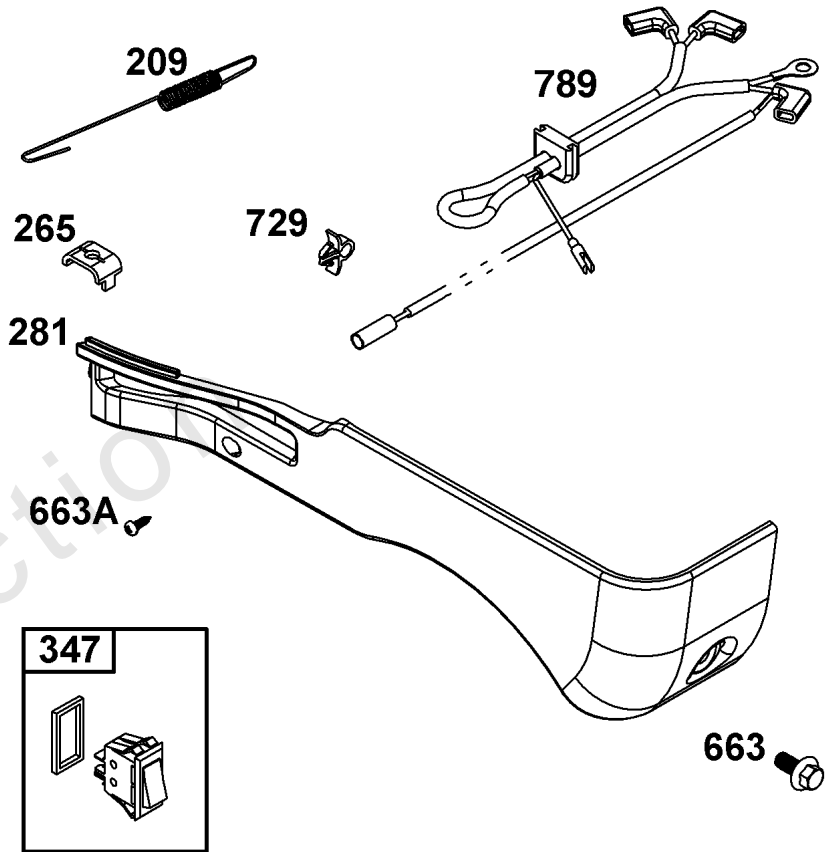

REF NO	PART NO	QTY	DESCRIPTION
304	591030	1	HOUSING, Blower
305	798618	4	SCREW -(Blower Housing)
1036	-----	1	LABEL, Emissions -(Available from a Briggs & Stratton Authorized Dealer)
1319	794467	1	LABEL, Warning -(REQUIRED When Replacing Parts With Warning Labels Affixed)
1319A	797669	1	LABEL, Warning -(REQUIRED When Replacing Parts With Warning Labels Affixed)
1319B	278911GS	1	LABEL, Warning -(REQUIRED When Replacing Parts With Warning Labels Affixed)

Not For Reproduction

Not For
Reproduction

Carburetor Group

REF NO	PART NO	QTY	DESCRIPTION
51	-----	1	GASKET, Intake -(Part information located in Cylinder Head Group.)
51A	-----	1	GASKET, Intake -(Part information located in Cylinder Head Group.)
53	797278	2	STUD -(Carburetor)
117	84002804	1	JET, Main -(Standard)
118	84002805	1	JET, Main -(High Altitude)
121	592424	1	KIT, Carburetor Overhaul -(Service Kits may include extra parts not specific to this engine.)
122	84002802	1	KIT, Carburetor Gasket
125	84002803	1	CARBURETOR
163	591013	1	GASKET, Air Cleaner -(Air Cleaner)
654	690939	1	NUT -(Carburetor)
951	591016	1	LEVER, Choke

Not For Reproduction

Controls Group

REF NO	PART NO	QTY	DESCRIPTION
98	797333	1	KIT, Idle Speed
188	797686	1	SCREW -(Control Bracket)
188A	798618	1	SCREW -(Control Bracket)
202	797233	1	LINK, Mechanical Governor
209	797236	1	SPRING, Governor
211	797337	1	SPRING, Governed Idle
222	591024	1	BRACKET, Control
227	84005261	1	LEVER, GOVERNOR CONTROL
232	797232	1	SPRING/LINK, Governor
265	691024	1	CLAMP, Casing
281	591048	1	PANEL, Control
347	797340	1	SWITCH, Rocker
485	797339	1	KNOB, Control
505	690939	2	NUT -(Governor Control Lever)
562	797230	1	BOLT -(Governor Control Lever)
663	799846	1	SCREW -(Control Panel)
663A	591049	1	SCREW -(Control Panel)
729	797341	1	CLIP, Wire
789	797344	1	HARNESS, Wiring
1136	597020	2	SCREW -(Control Bracket)
1568	590378	2	RETAINER, Link