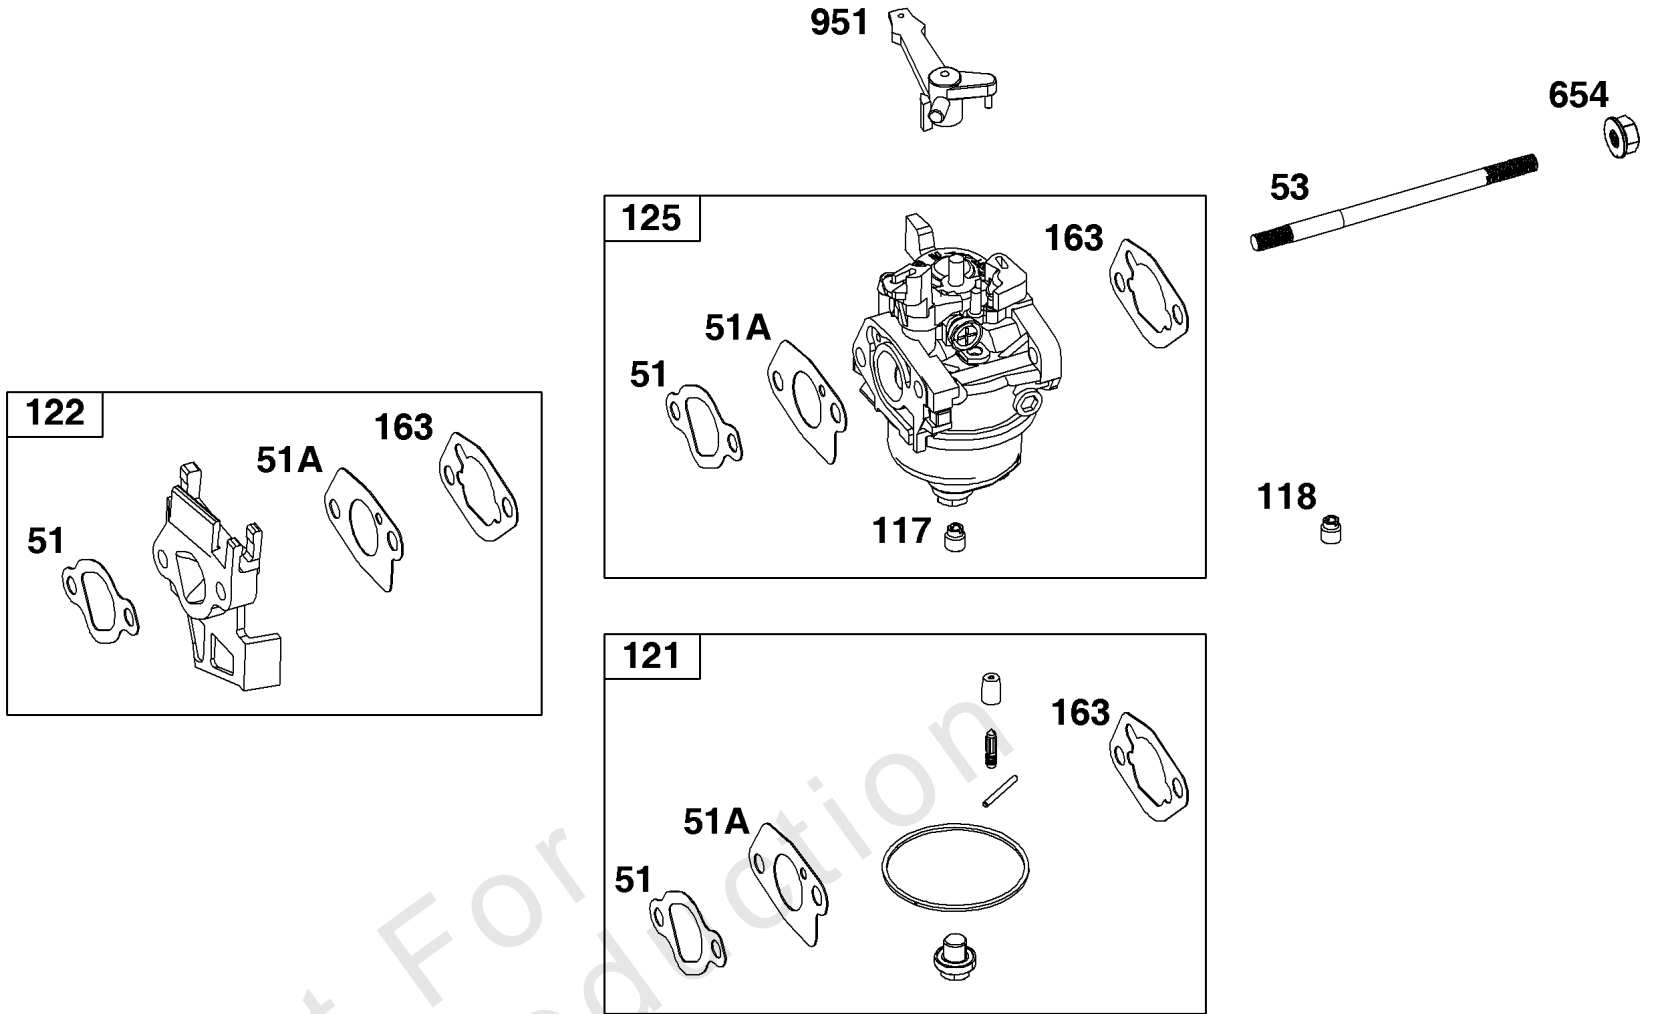

Not For
Reproduction

Carburetor Group

REF NO	PART NO	QTY	DESCRIPTION
51	-----	1	GASKET, Intake -(Part information located in Cylinder Head Group.)
51A	-----	1	GASKET, Intake -(Part information located in Cylinder Head Group.)
53	797278	2	STUD -(Carburetor)
117	84002804	1	JET, Main -(Standard)
118	84002805	1	JET, Main -(High Altitude)
121	592424	1	KIT, Carburetor Overhaul -(Service Kits may include extra parts not specific to this engine.)
122	84002802	1	KIT, Carburetor Gasket
125	84002803	1	CARBURETOR
163	591013	1	GASKET, Air Cleaner -(Air Cleaner)
654	690939	1	NUT -(Carburetor)
951	591016	1	LEVER, Choke

Not For Reproduction