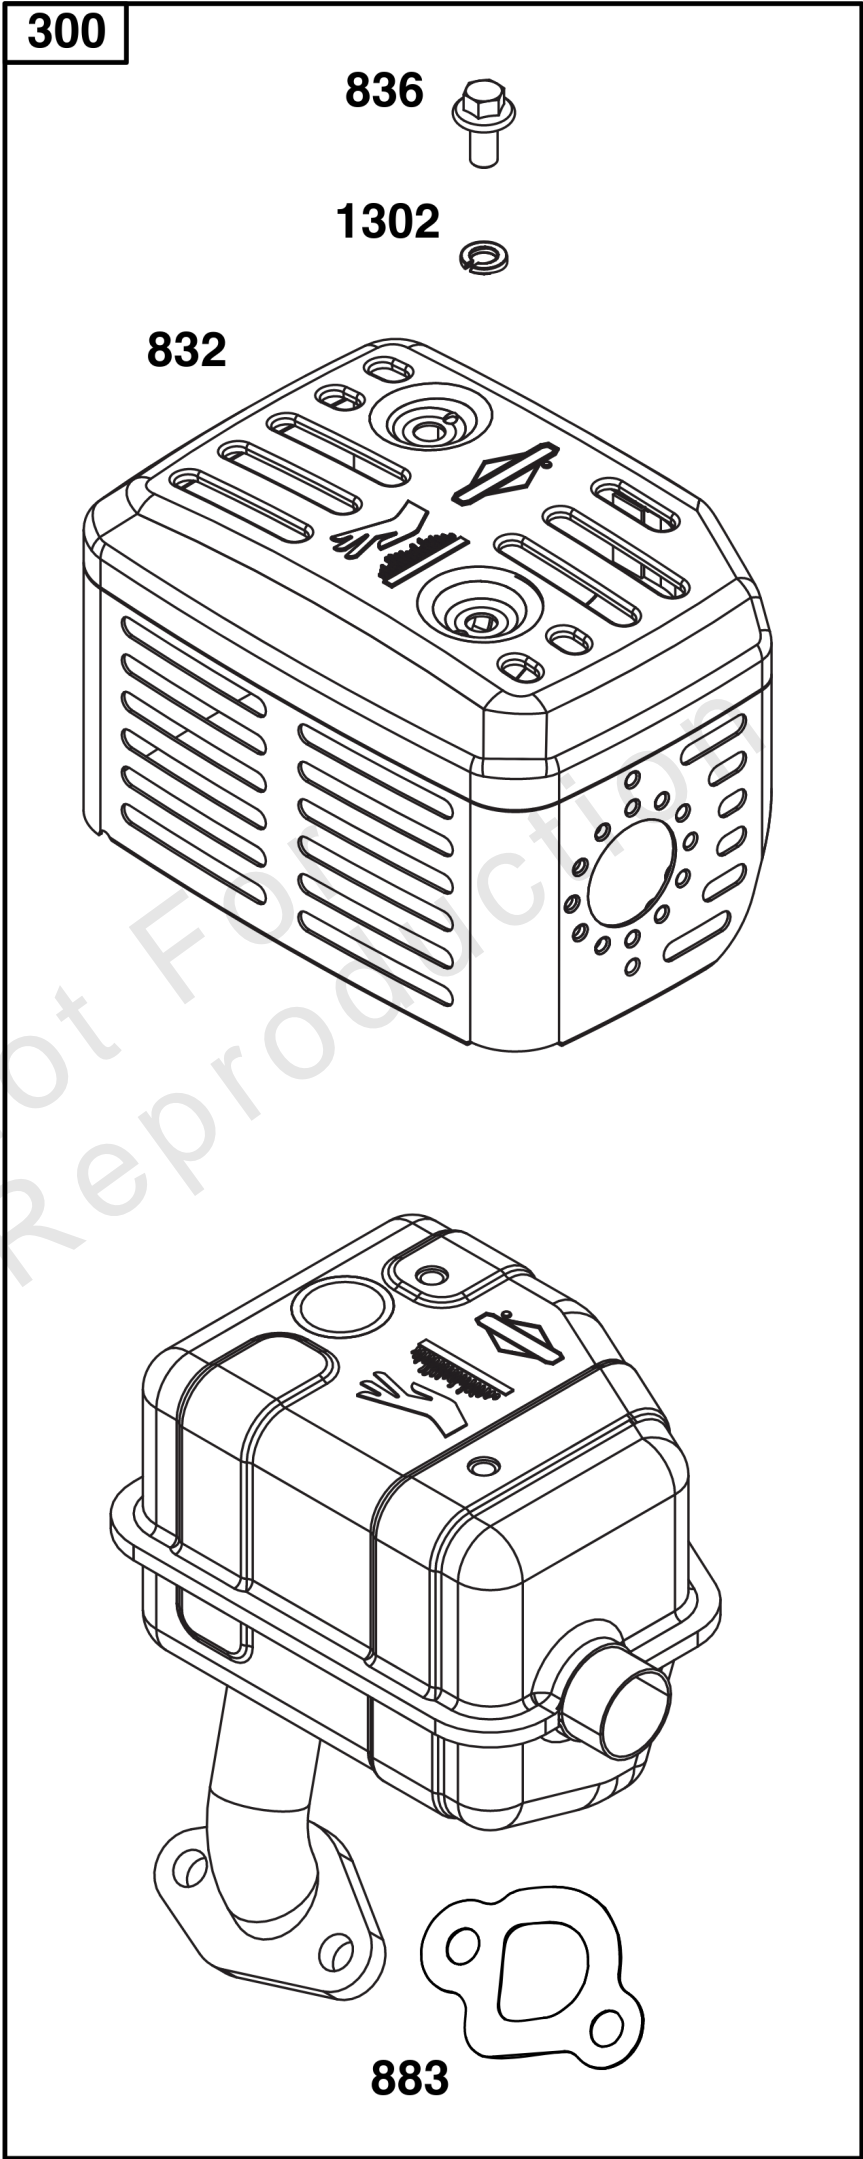

Cylinder Head Group

REF NO	PART NO	QTY	DESCRIPTION
3	-----	1	SEAL, Oil -(Part information located in Cylinder Group.)
5	84002807	1	HEAD, Cylinder
7	84002800	1	GASKET, Cylinder Head
12	-----	1	GASKET, Crankcase -(Part information located in Crankcase Cover/Sump and Lubrication Group.)
13	797213	4	SCREW -(Cylinder Head)
20	-----	1	SEAL, Oil -(Part information located in Crankcase Cover/Sump and Lubrication Group.)
33	797199	1	VALVE, Exhaust
34	797198	1	VALVE, Intake
35	797203	1	SPRING, Valve -(Intake)
36	797203	1	SPRING, Valve -(Exhaust)
40	797204	1	RETAINER, Valve
40A	797205	1	RETAINER, Valve
45	797208	2	TAPPET, Valve
51	797192	1	GASKET, Intake
51A	797280	1	GASKET, Intake
53	-----	2	STUD -(Part information located in Carburetor Group.)
163	-----	1	GASKET, Air Cleaner -(Part information located in Carburetor Group.)
238	797206	1	CAP, Valve
337	798615	1	PLUG, Spark
358	-----	1	GASKET SET, Engine -(Part information located in Cylinder Group.)
383	19576S	1	WRENCH, Spark Plug
718	-----	2	PIN, Locating -(Part information located in Cylinder Group.)
830	797200	2	STUD, Rocker Arm
842	-----	2	SEAL, O-Ring -(Part information located in Crankcase Cover/Sump and Lubrication Group.)
868	590648	1	SEAL, Valve
883	-----	1	GASKET, Exhaust -(Part information located in Exhaust Group.)
914	798618	4	SCREW -(Rocker Cover)
1022	84004342	1	GASKET, Rocker Cover
1023	84004343	1	COVER, Rocker
1026	797207	2	ROD, Push
1029	797202	2	ARM, Rocker
1034	797209	1	GUIDE, Push Rod
1095	84003129	1	GASKET SET, Valve -(Service Kits may include extra parts not specific to this engine.)