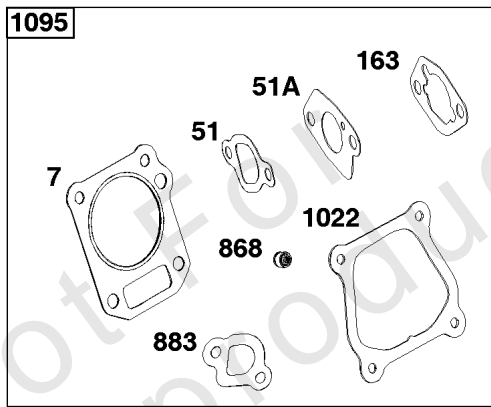

Crankshaft Group

REF NO	PART NO	QTY	DESCRIPTION
16	797529	1	CRANKSHAFT
24	797286	1	KEY, Flywheel
25	797218	1	PISTON ASSEMBLY -(Standard)
25	797271	1	PISTON ASSEMBLY -(.020" Oversize)
26	797220	1	SET, Ring -(Standard)
26	797273	1	SET, Ring -(.020" Oversize)
27	797234	2	LOCK, Piston Pin
28	797219	1	PIN, Piston
29	797221	1	ROD, Connecting
46	797197	1	CAMSHAFT

Not For Reproduction

Cylinder Group

REF NO	PART NO	QTY	DESCRIPTION
1	797217	1	CYLINDER ASSEMBLY
3	797329	1	SEAL, Oil -(Magneto Side)
7	-----	1	GASKET, Cylinder Head -(Part information located in Cylinder Head Group.)
12	-----	1	GASKET, Crankcase -(Part information located in Crankcase Cover/Sump and Lubrication Group.)
15	797215	2	PLUG, Oil Drain
17	797328	1	BEARING, Ball -(Cylinder)
20	-----	1	SEAL, Oil -(Part information located in Crankcase Cover/Sump and Lubrication Group.)
51	-----	1	GASKET, Intake -(Part information located in Cylinder Head Group.)
51A	-----	1	GASKET, Intake -(Part information located in Cylinder Head Group.)
163	-----	1	GASKET, Air Cleaner -(Part information located in Carburetor Group.)
220	797223	1	WASHER -(Governor Gear)
221	797224	1	CUP, Governor
306	797322	1	SHIELD, Cylinder
307	798618	2	SCREW -(Cylinder Shield)
358	84002862	1	GASKET SET, Engine -(Service Kits may include extra parts not specific to this engine.)
614	797229	1	PIN, Cotter
616	797228	1	CRANK, Governor
631	797216	2	WASHER -(Oil Drain Plug)
718	797214	2	PIN, Locating
718A	797326	2	PIN, Locating
842	-----	2	SEAL, O-Ring -(Part information located in Crankcase Cover/Sump and Lubrication Group.)
868	-----	1	SEAL, Valve -(Part information located in Cylinder Head Group.)
883	-----	1	GASKET, Exhaust -(Part information located in Exhaust Group.)
1022	-----	1	GASKET, Rocker Cover -(Part information located in Cylinder Head Group.)