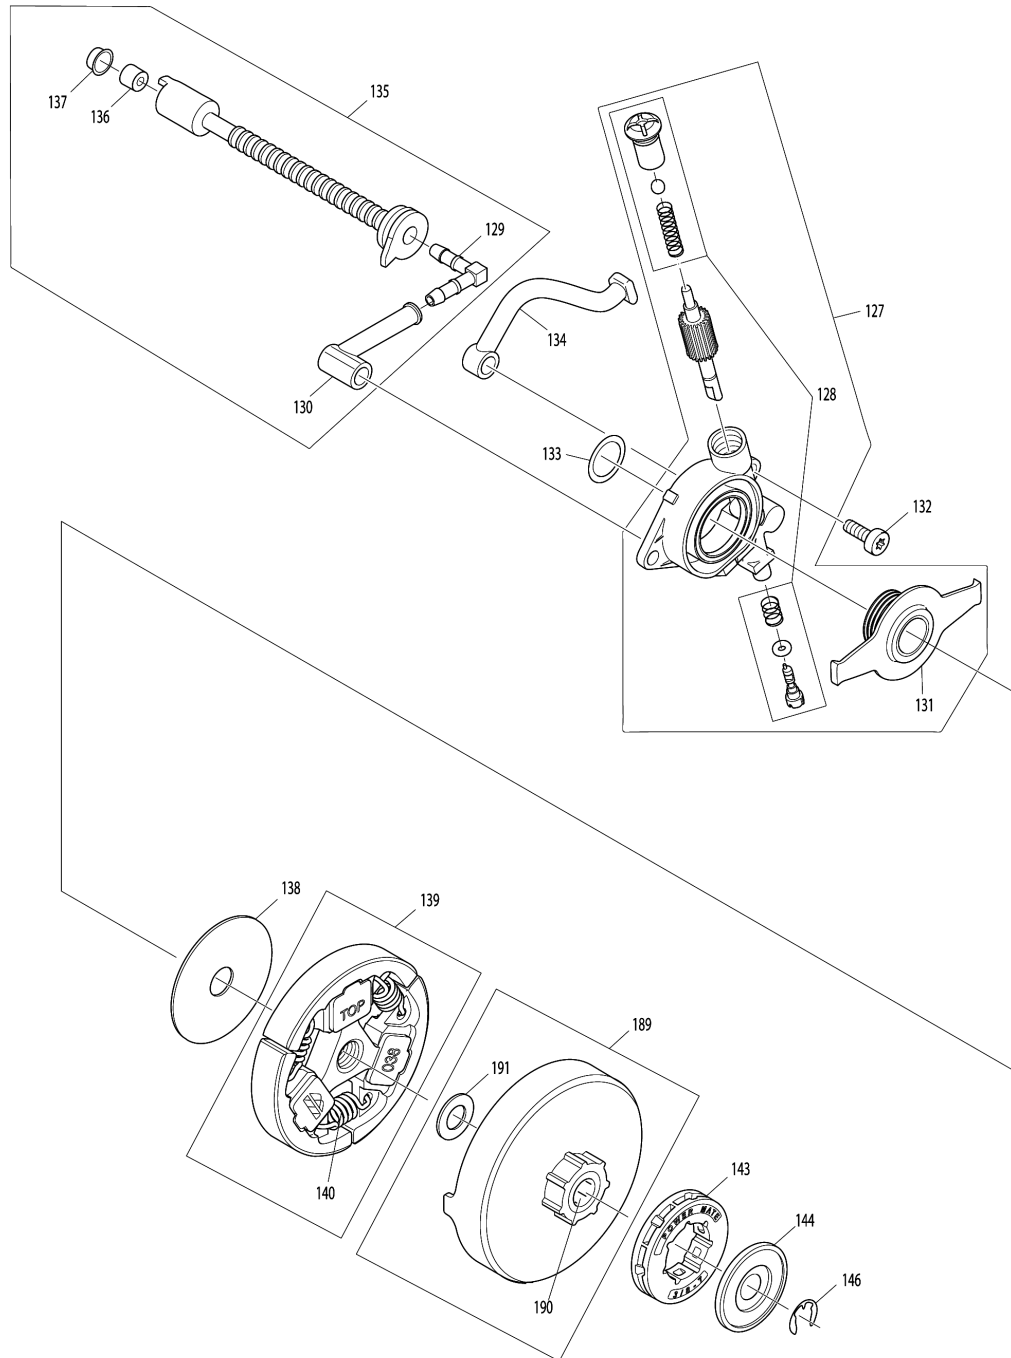

Model No.EA7900P PETROL CHAIN SAW

Model No.EA7900P PETROL CHAIN SAW

Model No.EA7900P PETROL CHAIN SAW

Model No.EA7900P PETROL CHAIN SAW

Model No.EA7900P PETROL CHAIN SAW

Model No.EA7900P PETROL CHAIN SAW

Model No.EA7900P PETROL CHAIN SAW